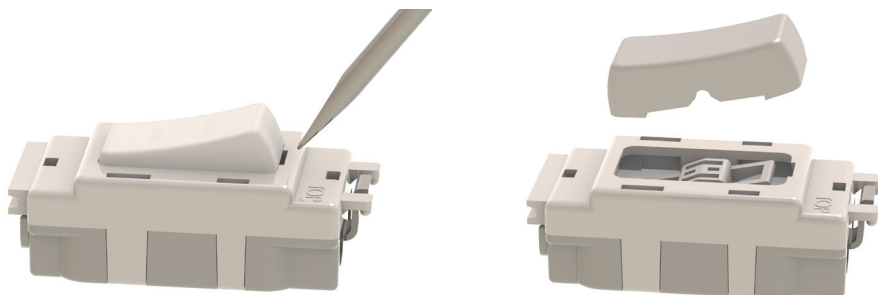

Nexus Grid

Cat No.					Description	Inner Carton	Outer Carton
Rockers							
White	Chrome	Brushed Steel	Black Nickel	Polished Brass			
GRHBW	GRHBPC	GRHBBS	GRHBBN	GRHBPB	Printed - Hob	100pks	1000
GROVW	GROVPC	GROVBS	GROVBN	GROVPB	Printed - Oven	100pks	1000
GRFNW	GRFNPC	GRFNBS	GRFNBN	GRFNPB	Printed - Fan	100pks	1000
GRMWW	GRMWPC	GRWMBS	GRWMBN	GRWMPB	Printed - Washing Machine	100pks	1000
GRTDW	GRTDPC	GRTDBS	GRTDBN	GRTDPB	Printed - Tumble Dryer	100pks	1000
GRFDW	GRFDPC	GRFDBS	GRFDBN	GRFDPB	Printed - Fridge	100pks	1000
GRFZW	GRFZPC	GRFZBS	GRFZBN	GRFZPB	Printed - Freezer	100pks	1000
GRBLW	GRBLPC	GRBLBS	GRBLBN	GRBLPB	Printed - Boiler	100pks	1000
GRMWW	GRMWPC	GRMWBS	GRMWBN	GRMWPB	Printed - Microwave	100pks	1000
GRCHW	GRCHPC	GRCHBS	GRCHBN	GRCHPB	Printed - Cooker Hood	100pks	1000
GRWHW	GRWHPC	GRWHBS	GRWHBN	GRWHPB	Printed - Water Heater	100pks	1000
GRWDISW	GRWDISPC	GRWDISBS	GRWDISBN	GRWDISPB	Printed - Waste Disposal	100pks	1000
GRACW	GRACPC	GRACBS	GRACBN	GRACPB	Printed - Air Conditioning	100pks	1000
GRDWW	GRDWPC	GRDWBS	GRDWBN	GRDWPB	Printed - Dish Washer	100pks	1000
GRBELLW	GRBELLPC	GRBELLBS	GRBELLBN	GRBELLPB	Printed - Bell Symbol	100pks	1000
GRFFW	GRFFPC	GRFFBS	GRFFBN	GRFFPB	Printed - Fridge Freezer	100pks	1000
GRHTW	GRHTPC	GRHTBS	GRHTBN	GRHTPB	Printed - Heater	100pks	1000
GRUPW	GRUPPC	GRUPBS	GRUPBN	GRUPPB	Unprinted Rocker	100pks	1000
GRUPG	-	-	-	-	Unprinted Graphite Rocker (Part M)	100pks	1000

- White Rockers - Markings Printed
- Metal Rockers - Markings Embossed
- Supplied in packs of 10

Replacement/Interchangeable Rockers

Replacement rockers - Switch modules are supplied with plain rockers, however a selection of pre-printed rockers are available.

To replace:

- Remove existing rocker by inserting screwdriver under rocker cap and lifting.
- Position replacement cap into aperture and clip into place ensuring text is correctly aligned in relationship to top of module.