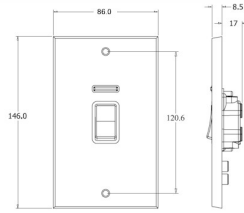

Hamilton® CHERITON VICTORIAN
1 GANG VERTICAL 45A DOUBLE
POLE RED ROCKER SWITCH + NEON

Order Code :
92 45V W

Cheriton Victorian Polished Brass 1 gang
Double Pole 45A Red Rocker + neon.
Standard Insert will be Red with a White
surround.

Attributes

Primary Range	Cheriton Victorian
Insrt	45V
Plate material	Metal
Size (double) height	146mmV
Size (double) width	86mm
Size (double) depth	8.5mm
Box fixing hole centres	120.6mm Vertical
Minimum wall box depth	35mm
Current rating	45 Amp
Voltage	220/250V AC
Max load	45 Amp
IP rating	IP2XD
Switched Poles	Double
Contact Gap Minimum	3mm
Terminal Capacity 1	3 x 6mm ²
Terminal Capacity 2	2 x 10mm ²
Terminal Capacity 3	1 x 16mm ²
Earth Terminal Capacity 1	3 x 6mm ²
Earth Terminal Capacity 2	2 x 10mm ²
Earth Terminal Capacity 3	1 x 16mm ²
Product Class 1	Must be earthed
Ambient Operating Temperature	-5Â° to +40Â°C
Recommended Location	Indoor use only
Max installation Altitude	2000m
BS EN ISO Standard	BS EN 60669-1
Additional Notes :	Must be mounted vertically
Patents And Trademarks	Trade Mark No. 2344779