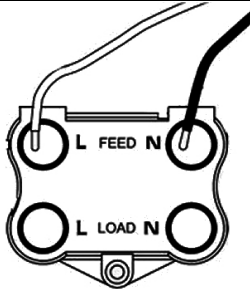

Hamilton® CHERITON VICTORIAN
1 GANG VERTICAL 45A DOUBLE
POLE RED ROCKER SWITCH + NEON

Order Code :
92 45V W

Cheriton Victorian Polished Brass 1 gang
Double Pole 45A Red Rocker + neon.
Standard Insert will be Red with a White
surround.

Attributes

Primary Range	Cheriton Victorian
Insrt	45V
Plate material	Metal
Size (double) height	146mmV
Size (double) width	86mm
Size (double) depth	8.5mm
Box fixing hole centres	120.6mm Vertical
Minimum wall box depth	35mm
Current rating	45 Amp
Voltage	220/250V AC
Max load	45 Amp
IP rating	IP2XD
Switched Poles	Double
Contact Gap Minimum	3mm
Terminal Capacity 1	3 x 6mm ²
Terminal Capacity 2	2 x 10mm ²
Terminal Capacity 3	1 x 16mm ²
Earth Terminal Capacity 1	3 x 6mm ²
Earth Terminal Capacity 2	2 x 10mm ²
Earth Terminal Capacity 3	1 x 16mm ²
Product Class 1	Must be earthed
Ambient Operating Temperature	-5Â° to +40Â°C
Recommended Location	Indoor use only
Max installation Altitude	2000m
BS EN ISO Standard	BS EN 60669-1
Additional Notes :	Must be mounted vertically
Patents And Trademarks	Trade Mark No. 2344779