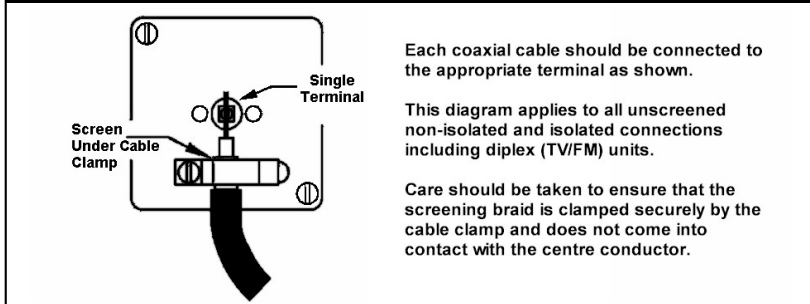

Order Code :
94 TVI W

Cheriton Victorian Satin Brass 1 gang
Isolated Television. Standard Insert will be
White.

Attributes

Primary Range	Cheriton Victorian
Insrt	TVI
Plate material	Metal
Size (single) height	88mm
Size (single) width	88mm
Size (single) depth	8.5mm
Box fixing hole centres	60.3mm
Minimum wall box depth	25mm
IP rating	IP2XD
Earth Terminal Capacity 1	5 x 1mm ²
Earth Terminal Capacity 2	4 x 1.5mm ²
Earth Terminal Capacity 3	3 x 2.5mm ²
Earth Terminal Capacity 4	1 x 4mm ² Multi-Strand
Earth Terminal Capacity 5	1 x 6mm ²
Product Class 1	Must be earthed (ref BS7671 415.2.1)
Ambient Operating Temperature	-5Â° to +40Â°C
Recommended Location	Indoor use only
Max installation Altitude	2000m
Patents And Trademarks	Trade Mark No. 2344779