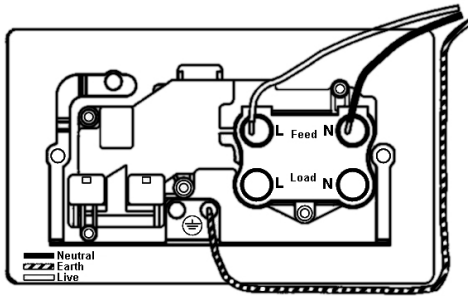

**Hamilton**® CHERITON VICTORIAN  
1 GANG 45A DOUBLE POLE RED  
ROCKER SWITCH + 13A  
SWITCHED SOCKET

Order Code :  
92 45SS1 PB-W

Cheriton Victorian Polished Brass 1 gang  
Double Pole 45A Red Rocker + 13A  
Switched Socket. Standard Insert will be  
Polished Brass & Red with a White  
surround.

**Attributes**

Primary Range	Cheriton Victorian
Insrt	45SS1
Plate material	Metal
Size (double) height	86mm
Size (double) width	146mm
Size (double) depth	8.5mm
Box fixing hole centres	120.6mm
Minimum wall box depth	35mm
Current rating	Switch 45 Amp Socket 13 Amp
Voltage	220/250V AC
Max load	Switch 45 Amp Socket 13 Amp
IP rating	IP2XD
Switched Poles	Double
Contact Gap Minimum	3mm
Terminal Capacity 1	3 x 6mm <sup>2</sup>
Terminal Capacity 2	2 x 10mm <sup>2</sup>
Terminal Capacity 3	1 x 16mm <sup>2</sup>
Earth Terminal Capacity 1	3 x 6mm <sup>2</sup>
Earth Terminal Capacity 2	2 x 10mm <sup>2</sup>
Earth Terminal Capacity 3	1 x 16mm <sup>2</sup>
Product Class 1	Must be earthed
Ambient Operating Temperature	-5Â° to +40Â°C
Recommended Location	Indoor use only
Max installation Altitude	2000m
BS EN ISO Standard	BS 4177
Patents And Trademarks	Trade Mark No. 2344779