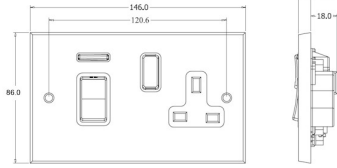

**Hamilton**® CHERITON VICTORIAN  
1 GANG 45A DOUBLE POLE RED  
ROCKER SWITCH + 13A  
SWITCHED SOCKET

Order Code :  
92 45SS1 PB-W

Cheriton Victorian Polished Brass 1 gang  
Double Pole 45A Red Rocker + 13A  
Switched Socket. Standard Insert will be  
Polished Brass & Red with a White  
surround.

**Attributes**

Primary Range	Cheriton Victorian
Insrt	45SS1
Plate material	Metal
Size (double) height	86mm
Size (double) width	146mm
Size (double) depth	8.5mm
Box fixing hole centres	120.6mm
Minimum wall box depth	35mm
Current rating	Switch 45 Amp Socket 13 Amp
Voltage	220/250V AC
Max load	Switch 45 Amp Socket 13 Amp
IP rating	IP2XD
Switched Poles	Double
Contact Gap Minimum	3mm
Terminal Capacity 1	3 x 6mm <sup>2</sup>
Terminal Capacity 2	2 x 10mm <sup>2</sup>
Terminal Capacity 3	1 x 16mm <sup>2</sup>
Earth Terminal Capacity 1	3 x 6mm <sup>2</sup>
Earth Terminal Capacity 2	2 x 10mm <sup>2</sup>
Earth Terminal Capacity 3	1 x 16mm <sup>2</sup>
Product Class 1	Must be earthed
Ambient Operating Temperature	-5Â° to +40Â°C
Recommended Location	Indoor use only
Max installation Altitude	2000m
BS EN ISO Standard	BS 4177
Patents And Trademarks	Trade Mark No. 2344779