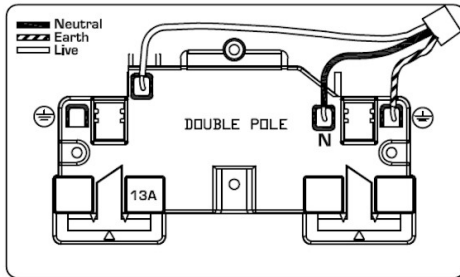

Hamilton® CHERITON GEORGIAN
2 GANG 13A DOUBLE
POLE SWITCHED SOCKET

Order Code :
91 SS2 AB-B

Cheriton Georgian Antique Brass 2 gang 13A
Switched Socket - Double Pole. Standard
Insert will be Antique Brass with a Black
surround.

Attributes

Primary Range	Cheriton Georgian
Insrt	SS2
Plate material	Metal
Size (double) height	86mm
Size (double) width	146mm
Size (double) depth	10.8mm
Box fixing hole centres	120.6mm
Grid fixing hole centres	Grid fixing inserts are available on Cheriton Georgian plates. For full details refer to GRID-IT technical pages and GRID-IT catalogue
Minimum wall box depth	35mm
Current rating	13 Amp
Voltage	220/250V AC
Max load	13 Amp
IP rating	IP2XD
Switched Poles	Double
Contact Gap Minimum	3mm
Terminal Capacity 1	4 x 2.5mm ²
Terminal Capacity 2	3 x 4mm ²
Terminal Capacity 3	2 x 6mm ² Multi-Strand
Terminal Capacity 4	1 x 10mm ²
Earth Terminal Capacity 1	4 x 2.5mm ²
Earth Terminal Capacity 2	3 x 4mm ²
Earth Terminal Capacity 3	2 x 6mm ² Multi-Strand
Earth Terminal Capacity 4	1 x 10mm ²
Product Class 1	Must be earthed
Ambient Operating Temperature	-5Â° to +40Â°C
Recommended Location	Indoor use only
Max installation Altitude	2000m
BS EN ISO Standard	BS 1363-2
Patents And Trademarks	Trade Mark No. 2344779