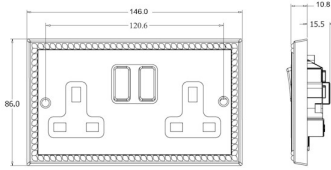

Hamilton® CHERITON GEORGIAN
2 GANG 13A DOUBLE
POLE SWITCHED SOCKET

Order Code :
91 SS2 AB-B

Cheriton Georgian Antique Brass 2 gang 13A
Switched Socket - Double Pole. Standard
Insert will be Antique Brass with a Black
surround.

Attributes

Primary Range	Cheriton Georgian
Insrt	SS2
Plate material	Metal
Size (double) height	86mm
Size (double) width	146mm
Size (double) depth	10.8mm
Box fixing hole centres	120.6mm
Grid fixing hole centres	Grid fixing inserts are available on Cheriton Georgian plates. For full details refer to GRID-IT technical pages and GRID-IT catalogue
Minimum wall box depth	35mm
Current rating	13 Amp
Voltage	220/250V AC
Max load	13 Amp
IP rating	IP2XD
Switched Poles	Double
Contact Gap Minimum	3mm
Terminal Capacity 1	4 x 2.5mm ²
Terminal Capacity 2	3 x 4mm ²
Terminal Capacity 3	2 x 6mm ² Multi-Strand
Terminal Capacity 4	1 x 10mm ²
Earth Terminal Capacity 1	4 x 2.5mm ²
Earth Terminal Capacity 2	3 x 4mm ²
Earth Terminal Capacity 3	2 x 6mm ² Multi-Strand
Earth Terminal Capacity 4	1 x 10mm ²
Product Class 1	Must be earthed
Ambient Operating Temperature	-5Â° to +40Â°C
Recommended Location	Indoor use only
Max installation Altitude	2000m
BS EN ISO Standard	BS 1363-2
Patents And Trademarks	Trade Mark No. 2344779