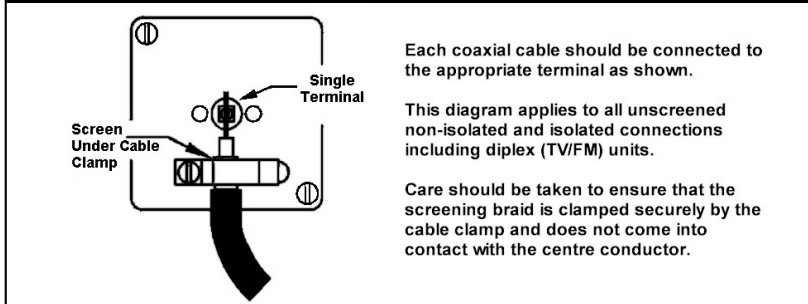

Order Code :
91 TV2 B

Cheriton Georgian Antique Brass 2 gang Non Isolated Television 2in/2out. Standard Insert will be Black.

Attributes

Primary Range	Cheriton Georgian
Insrt	TV2
Plate material	Metal
Size (single) height	88mm
Size (single) width	88mm
Size (single) depth	10.8mm
Box fixing hole centres	60.3mm
Minimum wall box depth	25mm
IP rating	IP2XD
Earth Terminal Capacity 1	5 x 1mm ²
Earth Terminal Capacity 2	4 x 1.5mm ²
Earth Terminal Capacity 3	3 x 2.5mm ²
Earth Terminal Capacity 4	1 x 4mm ² Multi-Strand
Earth Terminal Capacity 5	1 x 6mm ²
Product Class 1	Must be earthed (ref BS7671 415.2.1)
Ambient Operating Temperature	-5Â° to +40Â°C
Recommended Location	Indoor use only
Max installation Altitude	2000m
Patents And Trademarks	Trade Mark No. 2344779