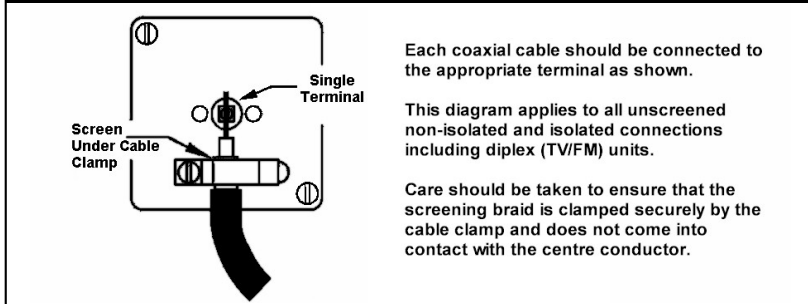

Order Code :
94 TV2 W

Cheriton Victorian Satin Brass 2 gang Non Isolated Television 2in/2out. Standard Insert will be White.

Attributes

Primary Range	Cheriton Victorian
Insrt	TV2
Plate material	Metal
Size (single) height	88mm
Size (single) width	88mm
Size (single) depth	8.5mm
Box fixing hole centres	60.3mm
Minimum wall box depth	25mm
IP rating	IP2XD
Earth Terminal Capacity 1	5 x 1mm ²
Earth Terminal Capacity 2	4 x 1.5mm ²
Earth Terminal Capacity 3	3 x 2.5mm ²
Earth Terminal Capacity 4	1 x 4mm ² Multi-Strand
Earth Terminal Capacity 5	1 x 6mm ²
Product Class 1	Must be earthed (ref BS7671 415.2.1)
Ambient Operating Temperature	-5Â° to +40Â°C
Recommended Location	Indoor use only
Max installation Altitude	2000m
Patents And Trademarks	Trade Mark No. 2344779