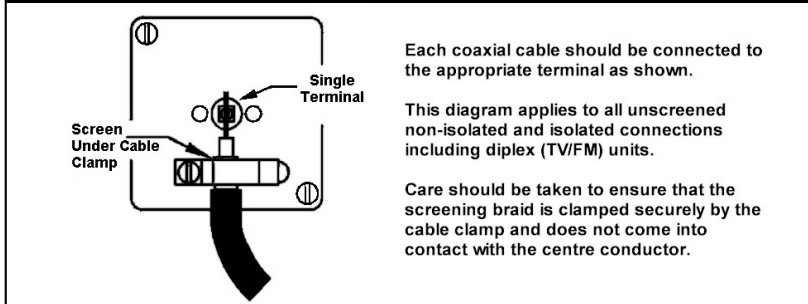

Order Code :
94 TVFM B

Cheriton Victorian Satin Brass 2 gang
Isolated Television/FM 1in/2out. Standard
Insert will be Black.

Attributes

Primary Range	Cheriton Victorian
Insrt	TVFM
Plate material	Metal
Size (single) height	88mm
Size (single) width	88mm
Size (single) depth	8.5mm
Box fixing hole centres	60.3mm
Minimum wall box depth	25mm
IP rating	IP2XD
Earth Terminal Capacity 1	5 x 1mm ²
Earth Terminal Capacity 2	4 x 1.5mm ²
Earth Terminal Capacity 3	3 x 2.5mm ²
Earth Terminal Capacity 4	1 x 4mm ² Multi-Strand
Earth Terminal Capacity 5	1 x 6mm ²
Product Class 1	Must be earthed (ref BS7671 415.2.1)
Ambient Operating Temperature	-5Â° to +40Â°C
Recommended Location	Indoor use only
Max installation Altitude	2000m
Patents And Trademarks	Trade Mark No. 2344779