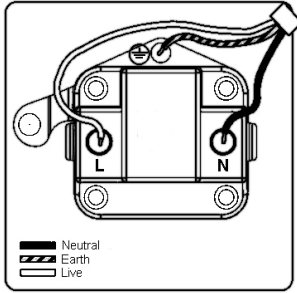

**Hamilton**® CHERITON GEORGIAN  
1 GANG 5A  
UNSWITCHED SOCKET

Order Code :  
91 US5 B

Cheriton Georgian Antique Brass 1 gang 5A  
Unswitched Socket. Standard Insert will be  
Black.

**Attributes**

Primary Range	Cheriton Georgian
Insrt	US5
Plate material	Metal
Size (single) height	88mm
Size (single) width	88mm
Size (single) depth	10.8mm
Box fixing hole centres	60.3mm
Minimum wall box depth	35mm
Current rating	5 Amp
Voltage	220/250V AC
Max load	5 Amp
IP rating	IP2XD
Switched Poles	none
Terminal Capacity 1	5 x 1mm <sup>2</sup>
Terminal Capacity 2	4 x 1.5mm <sup>2</sup>
Terminal Capacity 3	2 x 2.5mm <sup>2</sup>
Terminal Capacity 4	1 x 4mm <sup>2</sup>
Earth Terminal Capacity 1	5 x 1mm <sup>2</sup>
Earth Terminal Capacity 2	4 x 1.5mm <sup>2</sup>
Earth Terminal Capacity 3	2 x 2.5mm <sup>2</sup>
Earth Terminal Capacity 4	1 x 4mm <sup>2</sup>
Product Class 1	Must be earthed
Ambient Operating Temperature	-5Â° to +40Â°C
Recommended Location	Indoor use only
Max installation Altitude	2000m
BS EN ISO Standard	BS 546
Patents And Trademarks	Trade Mark No. 2344779