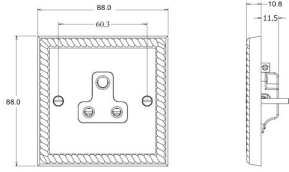

**Hamilton**® CHERITON GEORGIAN  
1 GANG 5A  
UNSWITCHED SOCKET

Order Code :  
91 US5 B

Cheriton Georgian Antique Brass 1 gang 5A  
Unswitched Socket. Standard Insert will be  
Black.

**Attributes**

Primary Range	Cheriton Georgian
Insrt	US5
Plate material	Metal
Size (single) height	88mm
Size (single) width	88mm
Size (single) depth	10.8mm
Box fixing hole centres	60.3mm
Minimum wall box depth	35mm
Current rating	5 Amp
Voltage	220/250V AC
Max load	5 Amp
IP rating	IP2XD
Switched Poles	none
Terminal Capacity 1	5 x 1mm <sup>2</sup>
Terminal Capacity 2	4 x 1.5mm <sup>2</sup>
Terminal Capacity 3	2 x 2.5mm <sup>2</sup>
Terminal Capacity 4	1 x 4mm <sup>2</sup>
Earth Terminal Capacity 1	5 x 1mm <sup>2</sup>
Earth Terminal Capacity 2	4 x 1.5mm <sup>2</sup>
Earth Terminal Capacity 3	2 x 2.5mm <sup>2</sup>
Earth Terminal Capacity 4	1 x 4mm <sup>2</sup>
Product Class 1	Must be earthed
Ambient Operating Temperature	-5Â° to +40Â°C
Recommended Location	Indoor use only
Max installation Altitude	2000m
BS EN ISO Standard	BS 546
Patents And Trademarks	Trade Mark No. 2344779