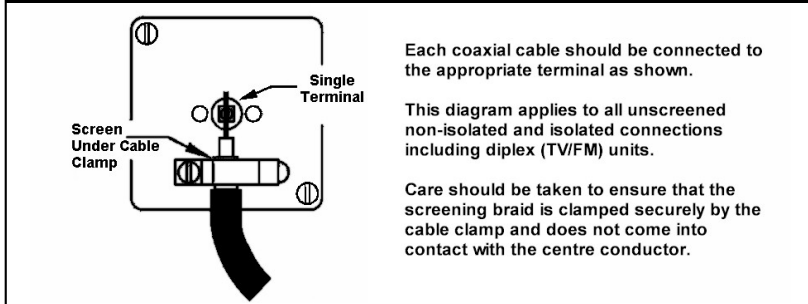

Order Code :
94 TV2 B

Cheriton Victorian Satin Brass 2 gang Non Isolated Television 2in/2out. Standard Insert will be Black.

Attributes

Primary Range	Cheriton Victorian
Insrt	TV2
Plate material	Metal
Size (single) height	88mm
Size (single) width	88mm
Size (single) depth	8.5mm
Box fixing hole centres	60.3mm
Minimum wall box depth	25mm
IP rating	IP2XD
Earth Terminal Capacity 1	5 x 1mm ²
Earth Terminal Capacity 2	4 x 1.5mm ²
Earth Terminal Capacity 3	3 x 2.5mm ²
Earth Terminal Capacity 4	1 x 4mm ² Multi-Strand
Earth Terminal Capacity 5	1 x 6mm ²
Product Class 1	Must be earthed (ref BS7671 415.2.1)
Ambient Operating Temperature	-5Â° to +40Â°C
Recommended Location	Indoor use only
Max installation Altitude	2000m
Patents And Trademarks	Trade Mark No. 2344779