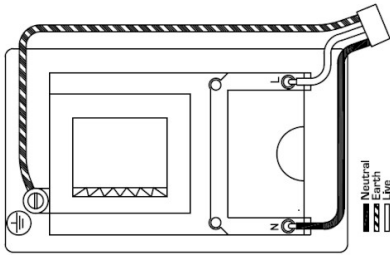

Hamilton®

Order Code :
94 SHS B

Cheriton Victorian Satin Brass Shaver Socket
Dual Voltage. Standard Insert will be Black.

Attributes

Primary Range	Cheriton Victorian
Insrt	SHS
Plate material	Metal
Size (double) height	146mmV
Size (double) width	86mm
Size (double) depth	8.5mm
Box fixing hole centres	120.6mm Vertical
Minimum wall box depth	47mm
Current rating	20VA
Voltage	220/250V AC
Max load	200/250V input; 115/230V 20VA output
IP rating	IP2XD
Switched Poles	none
Contact Gap Minimum	none
Terminal Capacity 1	5 x 1mm²
Terminal Capacity 2	4 x 1.5mm²
Terminal Capacity 3	3 x 2.5mm²
Terminal Capacity 4	2 x 4mm² Multi-Strand
Terminal Capacity 5	1 x 6mm²
Earth Terminal Capacity 1	9 x 1mm²
Earth Terminal Capacity 2	6 x 1.5mm²
Earth Terminal Capacity 3	4 x 2.5mm²
Earth Terminal Capacity 4	2 x 4mm² Multi-Strand
Earth Terminal Capacity 5	1 x 6mm²
Product Class 1	Must be earthed
Ambient Operating Temperature	-5Â° to +40Â°C
Recommended Location	Indoor use only
Max installation Altitude	2000m
BS EN ISO Standard	BS EN 61558 - BS 4573
Additional Notes :	Must be mounted vertically
Patents And Trademarks	Trade Mark No. 2344779

All products listed conform to current British or European standards and the product information is correct at the time of going to press.	All accessories are manufactured under an accredited BS EN ISO 9001 : 2008 Quality System.	It is the policy of the company to continually improve products as part of our development programme. Therefore, we reserve the right to alter designs and dimensions without prior notice.
Illustrations and diagrams are reproduced within the limitations of reproductions and printing processes are not binding.	Due to manufacturing processes we cannot guarantee an exact colour match and shadings of certain finishes.	

R. Hamilton & Co Ltd. Unit G Quarry Industrial Estate MERE, Wiltshire UK BA12 6LA
Tel: +44 (0)1747 860088 Fax: +44 (0)1747 861032 Email: info@hamilton-litestat.com Web: www.hamilton-litestat.com