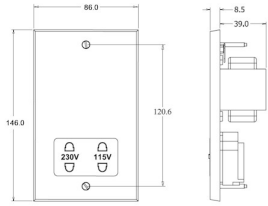

Hamilton®

Order Code :
94 SHS B

Cheriton Victorian Satin Brass Shaver Socket
Dual Voltage. Standard Insert will be Black.

Attributes

Primary Range	Cheriton Victorian
Insrt	SHS
Plate material	Metal
Size (double) height	146mmV
Size (double) width	86mm
Size (double) depth	8.5mm
Box fixing hole centres	120.6mm Vertical
Minimum wall box depth	47mm
Current rating	20VA
Voltage	220/250V AC
Max load	200/250V input; 115/230V 20VA output
IP rating	IP2XD
Switched Poles	none
Contact Gap Minimum	none
Terminal Capacity 1	5 x 1mm²
Terminal Capacity 2	4 x 1.5mm²
Terminal Capacity 3	3 x 2.5mm²
Terminal Capacity 4	2 x 4mm² Multi-Strand
Terminal Capacity 5	1 x 6mm²
Earth Terminal Capacity 1	9 x 1mm²
Earth Terminal Capacity 2	6 x 1.5mm²
Earth Terminal Capacity 3	4 x 2.5mm²
Earth Terminal Capacity 4	2 x 4mm² Multi-Strand
Earth Terminal Capacity 5	1 x 6mm²
Product Class 1	Must be earthed
Ambient Operating Temperature	-5Â° to +40Â°C
Recommended Location	Indoor use only
Max installation Altitude	2000m
BS EN ISO Standard	BS EN 61558 - BS 4573
Additional Notes :	Must be mounted vertically
Patents And Trademarks	Trade Mark No. 2344779

All products listed conform to current British or European standards and the product information is correct at the time of going to press.	All accessories are manufactured under an accredited BS EN ISO 9001 : 2008 Quality System.	It is the policy of the company to continually improve products as part of our development programme. Therefore, we reserve the right to alter designs and dimensions without prior notice.
Illustrations and diagrams are reproduced within the limitations of reproductions and printing processes are not binding.	Due to manufacturing processes we cannot guarantee an exact colour match and shadings of certain finishes.	

R. Hamilton & Co Ltd. Unit G Quarry Industrial Estate MERE, Wiltshire UK BA12 6LA
Tel: +44 (0)1747 860088 Fax: +44 (0)1747 861032 Email: info@hamilton-litestat.com Web: www.hamilton-litestat.com