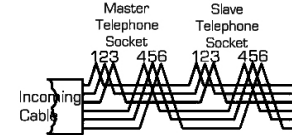

Order Code :
91 TCS B

Cheriton Georgian Antique Brass 1 gang
Telephone Slave. Standard Insert will be
Black.

Attributes

Primary Range	Cheriton Georgian
Insrt	TCS
Plate material	Metal
Size (single) height	88mm
Size (single) width	88mm
Size (single) depth	10.8mm
Box fixing hole centres	60.3mm
Minimum wall box depth	25mm
IP rating	IP2XD
Earth Terminal Capacity 1	5 x 1mm ²
Earth Terminal Capacity 2	4 x 1.5mm ²
Earth Terminal Capacity 3	3 x 2.5mm ²
Earth Terminal Capacity 4	1 x 4mm ² Multi-Strand
Earth Terminal Capacity 5	1 x 6mm ²
Product Class 1	Must be earthed (ref BS7671 415.2.1)
Ambient Operating Temperature	-5Â° to +40Â°C
Recommended Location	Indoor use only
Max installation Altitude	2000m
Patents And Trademarks	Trade Mark No. 2344779

Pin No.	BT Wiring Schedule Colour Codes:
Striped Wires	
1	GREEN / White
2	BLUE / White
3	ORANGE / White
4	WHITE / Orange
5	WHITE / Blue
6	WHITE / Green
Main Wire Colour shown in CAPITALS	

The maximum REN that can be connected to any one exchange line is 4. Any number of sockets may be connected. All sockets are connected in parallel, ie Pin 1 to Pin 1 ; Pin 2 to Pin 2 ; etc. as shown in the diagram above.

Incoming Telephone Cable
On 4 wire systems, Pin 1 and 6
are not connected.

All products listed conform to current British or European standards and the product information is correct at the time of going to press.	All accessories are manufactured under an accredited BS EN ISO 9001 : 2008 Quality System.	It is the policy of the company to continually improve products as part of our development programme. Therefore, we reserve the right to alter designs and dimensions without prior notice.
Illustrations and diagrams are reproduced within the limitations of reproductions and printing processes are not binding.	Due to manufacturing processes we cannot guarantee an exact colour match and shadings of certain finishes.	   