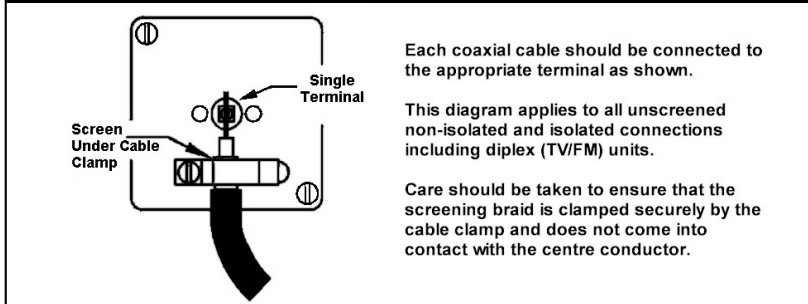

Order Code :
91 TV B

Cheriton Georgian Antique Brass 1 gang Non Isolated Television 1in/1out. Standard Insert will be Black.

Attributes

Primary Range	Cheriton Georgian
Insrt	TV
Plate material	Metal
Size (single) height	88mm
Size (single) width	88mm
Size (single) depth	10.8mm
Box fixing hole centres	60.3mm
Minimum wall box depth	25mm
IP rating	IP2XD
Earth Terminal Capacity 1	5 x 1mm ²
Earth Terminal Capacity 2	4 x 1.5mm ²
Earth Terminal Capacity 3	3 x 2.5mm ²
Earth Terminal Capacity 4	1 x 4mm ² Multi-Strand
Earth Terminal Capacity 5	1 x 6mm ²
Product Class 1	Must be earthed (ref BS7671 415.2.1)
Ambient Operating Temperature	-5Â° to +40Â°C
Recommended Location	Indoor use only
Max installation Altitude	2000m
Patents And Trademarks	Trade Mark No. 2344779