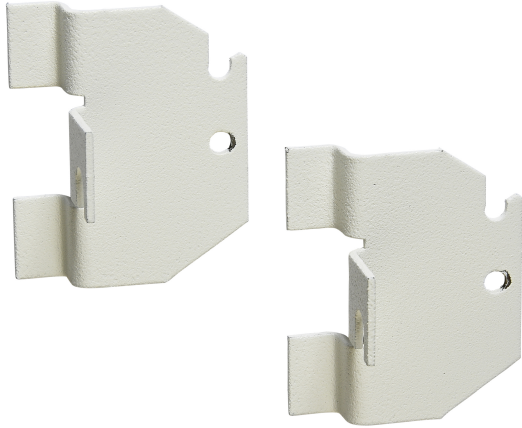

List No. NMLDK

NH / NM / NMX

NM Metal Visor Locking Kit (Angled Visor)

- Temporary locking kit
- Suitable for NM units with angled visors
- Requires additional padlock WPL

Product Specification Data

Revision Date: 15/10/2021