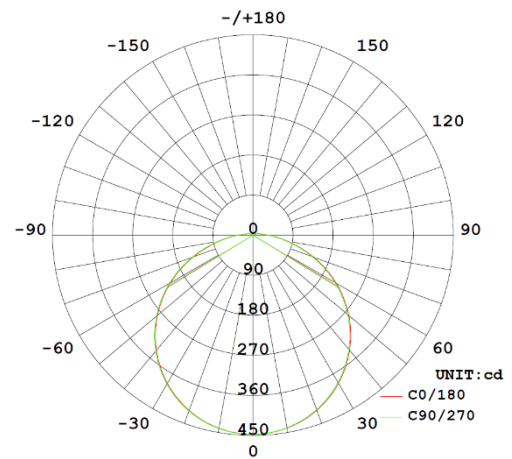

#### Polar Intensity Diagram

Diagram for RHC1240-01 in 4000K. Other diagrams available on request

#### Dimension Diagram