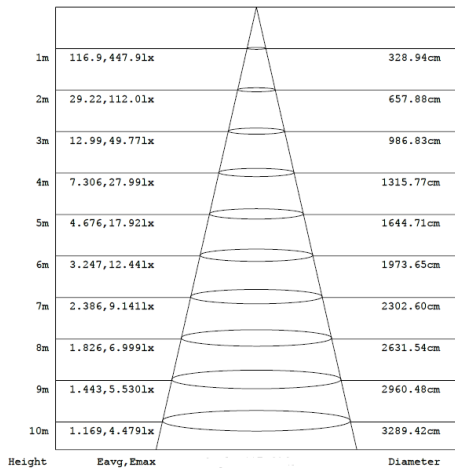

#### Cone Illuminance Diagram

Diagram for RHC1240-01 in 4000K. Other diagrams available on request

#### Polar Intensity Diagram

Diagram for RHC1240-01 in 4000K. Other diagrams available on request

#### Dimension Diagram