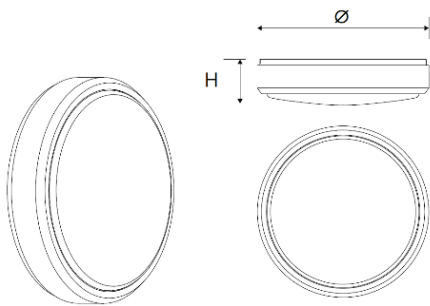

#### Polar Intensity Diagram

Diagram for RHC1240-01 in 4000K. Other diagrams available on request

#### Dimension Diagram