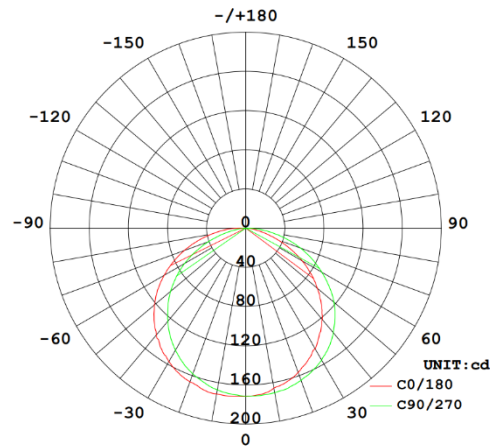

Diagram for RVAL5242030-40 in 4000K. Other diagrams available on request

Polar Intensity Diagram

Diagram for RVAL5242030-40 in 4000K. Other diagrams available on request

Dimension Diagram

Accessories

Sensor Data

Time Off Delay:	NA
Illuminance Switching Range:	NA
Sensitivity Range (%):	NA
Mounting Height (max):	NA
Detection Zone Diameter (max):	NA

PLEASE NOTE: INFORMATION IN THIS DOCUMENT MAY BE SUBJECT TO CHANGE WITHOUT PRIOR NOTICE