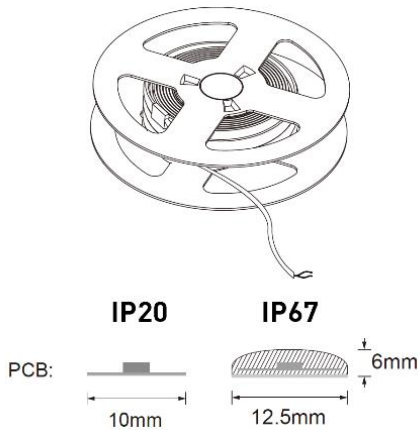

CONSTRUCTION

- FPC copper substrate PCB
- 500mm 2x18AWG input wires

WARRANTY

LUMINAIRE LIFETIME

LUMENS PER W

CCT

BEAM ANGLE

IP RATING

WEB: ROBUS.COM
 WEB: ROBUS.COM
 WEB: ROBUS.COM.AU
 WEB: ROBUSLED.CO.NZ

LED GROUP EUROPE · UK · AUSTRALIA · NEW ZEALAND · ASIA · MIDDLE EAST · AFRICA

VEGAS LONG RUN

4.8W/m, 24V, IP20, IP67

Cone Illuminance Diagram

Diagram for RVAL5242030-40 in 4000K. Other diagrams available on request

Polar Intensity Diagram

Diagram for RVAL5242030-40 in 4000K. Other diagrams available on request

Dimension Diagram

Accessories

Sensor Data

Time Off Delay:	NA
Illuminance Switching Range:	NA
Sensitivity Range (%):	NA
Mounting Height (max):	NA
Detection Zone Diameter (max):	NA

PLEASE NOTE: INFORMATION IN THIS DOCUMENT MAY BE SUBJECT TO CHANGE WITHOUT PRIOR NOTICE