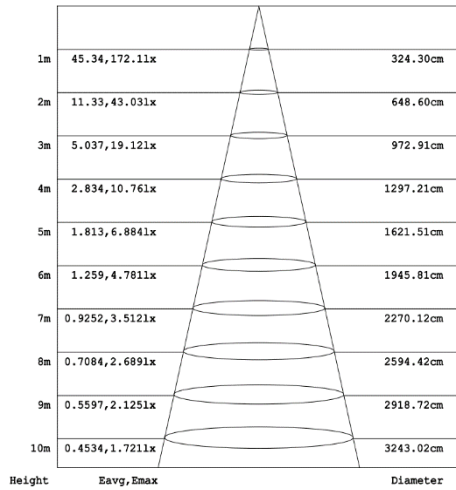

WEB: ROBUS.COM
 WEB: ROBUS.COM
 WEB: ROBUS.COM.AU
 WEB: ROBUSLED.CO.NZ

LED GROUP EUROPE · UK · AUSTRALIA · NEW ZEALAND · ASIA · MIDDLE EAST · AFRICA

VEGAS LONG RUN

4.8W/m, 24V, IP20, IP67

Cone Illuminance Diagram

Diagram for RVAL5242030-40 in 4000K. Other diagrams available on request

Polar Intensity Diagram

Diagram for RVAL5242030-40 in 4000K. Other diagrams available on request

Dimension Diagram

Accessories

Sensor Data