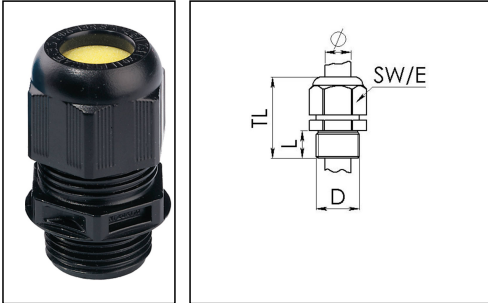

ESKE/1-e 63

Ex-cable gland, polyamide with short thread, RAL 9005, M63

Products may differ in size, colour and appearance to those shown. If you require further information or customisation, please contact us directly.

Material cable gland	Polyamide
Material sealing gasket	EPDM
Temp. range min	-40 °C
Temp. range max	75 °C
Protection class	IP66 / IP68 (5 bar 30 min)
Type of protection	Ex eb, Ex tb
Ex-Certificate	IECEX, ATEX
Glow wire test	750 °C
Thread type	M
Ø Connection thread D	63
Lead	1,5
Length screw-in thread L	15 mm
Ø cable diameter min	34 mm
Ø cable diameter max	48 mm
Key width SW	68 mm
Collar diameter (E)	75 mm
Total length TL	64 mm - 78 mm
Install. torques fitting	17 N/m
Install. torques cap nut	16 N/m
Equipment	Incl. connection thread gasket
Product Color	RAL 9005
Order no. RAL 9005	10103370
Type	ESKE/1-e 63
Packing unit	1
ETIM-Classification	EC000441