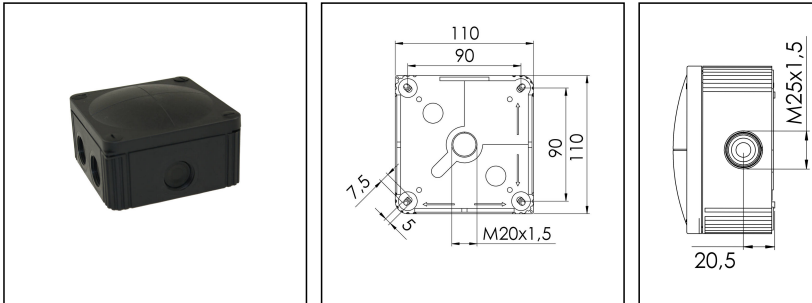

## COMBI 607 BK

Junction box 110x110x66mm, polypropylene, RAL 9005

Products may differ in size, colour and appearance to those shown. If you require further information or customisation, please contact us directly.

<b>Material</b>	Polypropylene
<b>Material sealing gasket</b>	TPE
<b>Temp. range min</b>	-30 °C
<b>Temp. range max</b>	100 °C
<b>Temperatures during install.</b>	-5 °C - 60 °C
<b>Protection class</b>	IP66 / IP67
<b>Glow wire test</b>	750 °C
<b>Voltage</b>	690 V
<b>Rated cross section</b>	6 mm <sup>2</sup>
<b>Fixing</b>	4 internal openings
<b>Ø cable diameter min</b>	5,2 mm
<b>Ø cable diameter max</b>	17 mm
<b>External dimensions LxWxH</b>	110 x 110 x 66mm
<b>Using for cable gland</b>	
<b>Product Color</b>	RAL 9005
<b>WISKA-Order no.</b>	10060648
<b>Type</b>	COMBI 607 BK
<b>Packing unit</b>	3
<b>ETIM-Classification</b>	EC002600

Remarks:

IP66: using the membrane entry

IP67: using the threaded entry together with ESKV cable gland

Equipment:

- 7 M25 threaded membrane entries

Your Contact:

**WISKA Hoppmann GmbH**

Kisdorfer Weg 28 · 24568 Kaltenkirchen · Germany