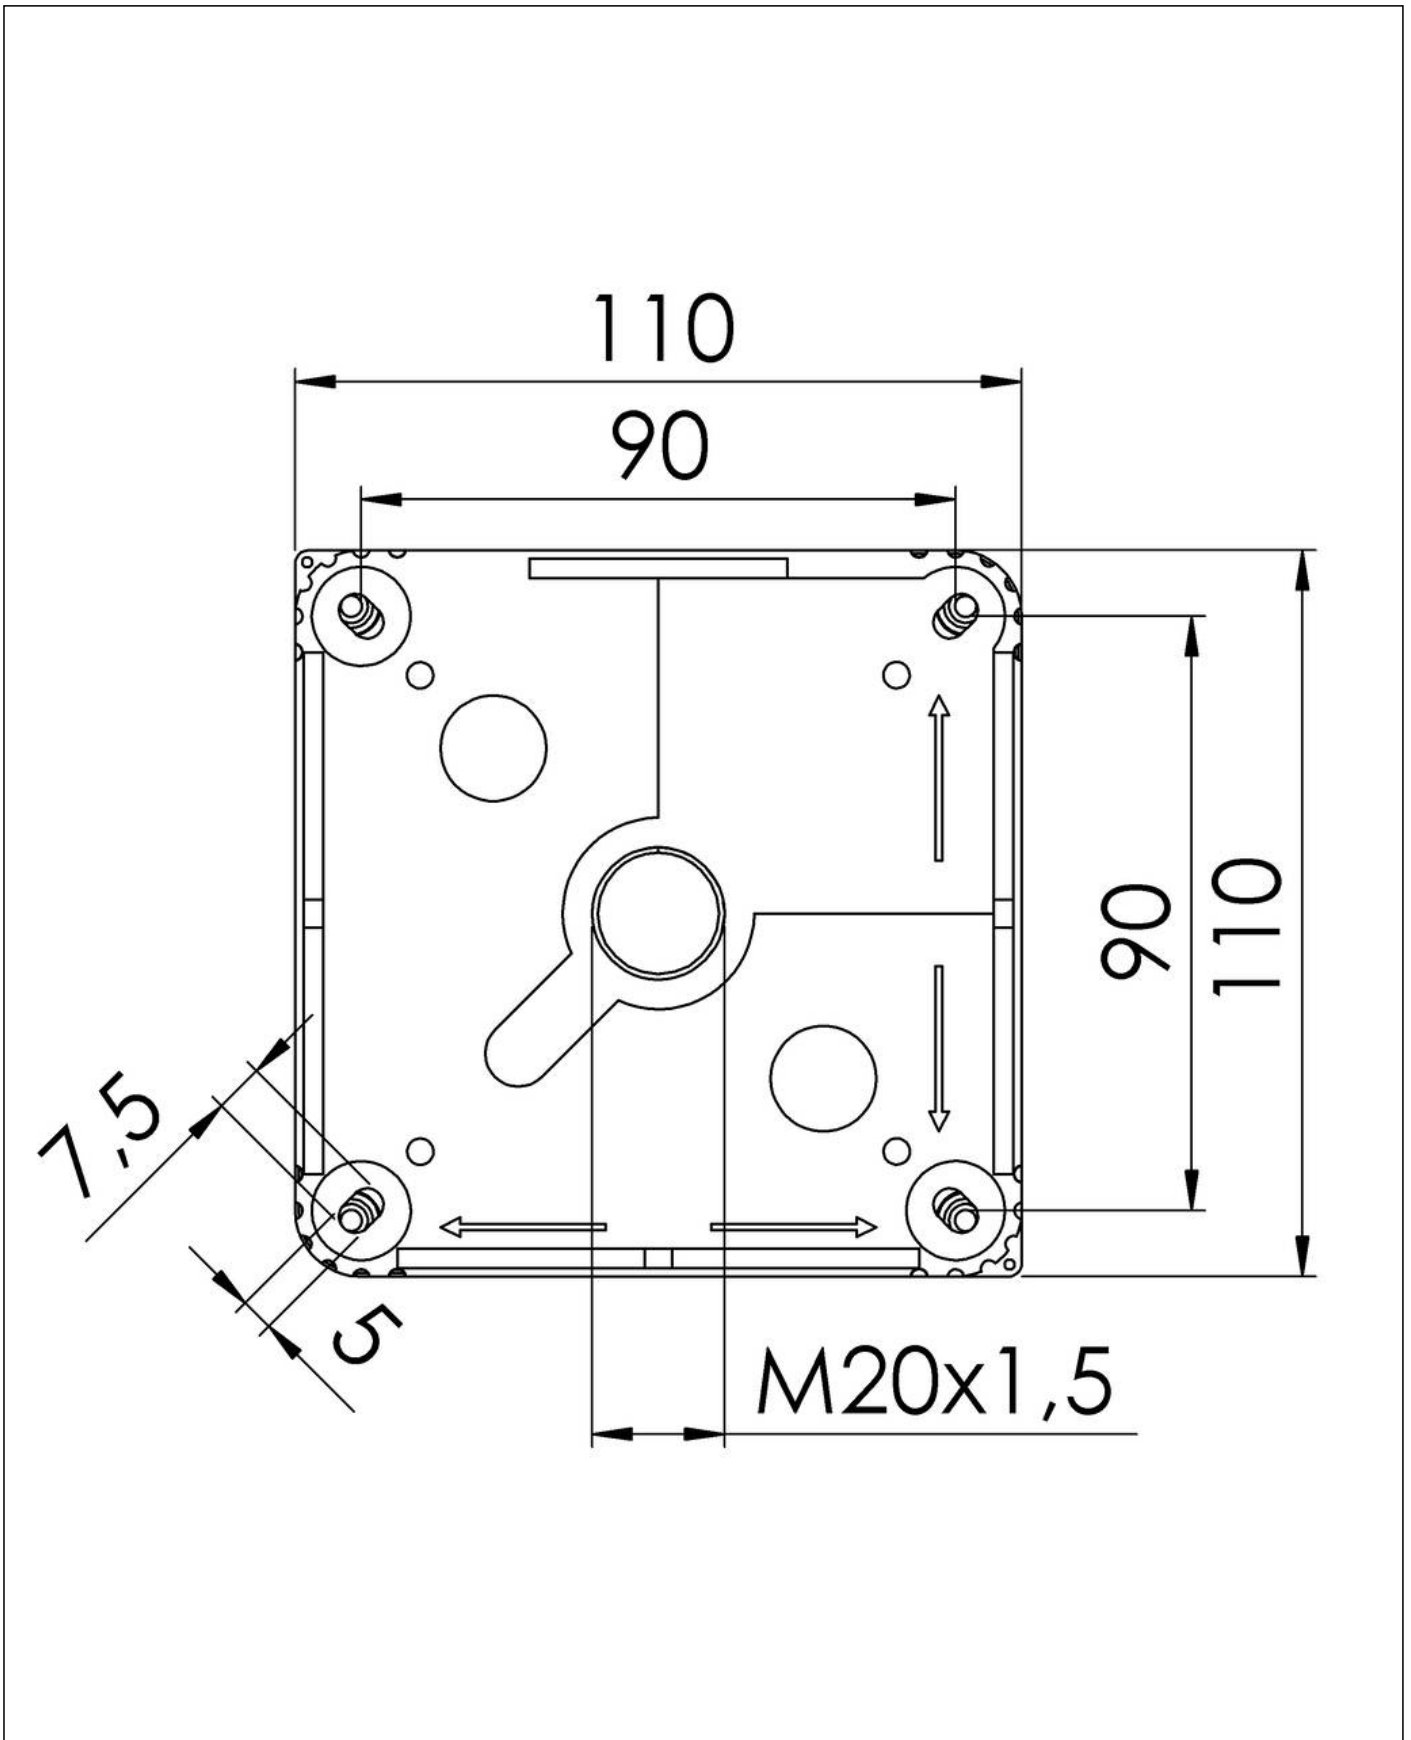

Your Contact:

WISKA Hoppmann GmbH

Kisdorfer Weg 28 · 24568 Kaltenkirchen · Germany

☎ +49-4191-508-0 · 📠 +49-4191-508-209

contact@wiska.de · www.wiska.com