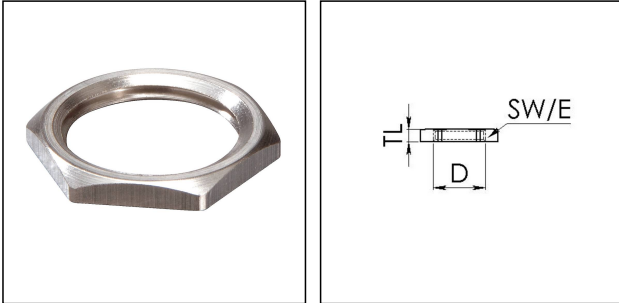

EMMU 40

Locknut, brass

Products may differ in size, colour and appearance to those shown. If you require further information or customisation, please contact us directly.

Material	Brass nickel-plated
Surface	Nickel-plated
Temp. range min	-200 °C
Temp. range max	250 °C
Thread type	M
Ø Connection thread D	40
Lead	1,5
Key width SW	46 mm
Collar diameter (E)	50 mm
Total length TL	5 mm
Order no. nickel-plated	10063146
Type	EMMU 40
Packing unit	50
ETIM-Classification	EC000940