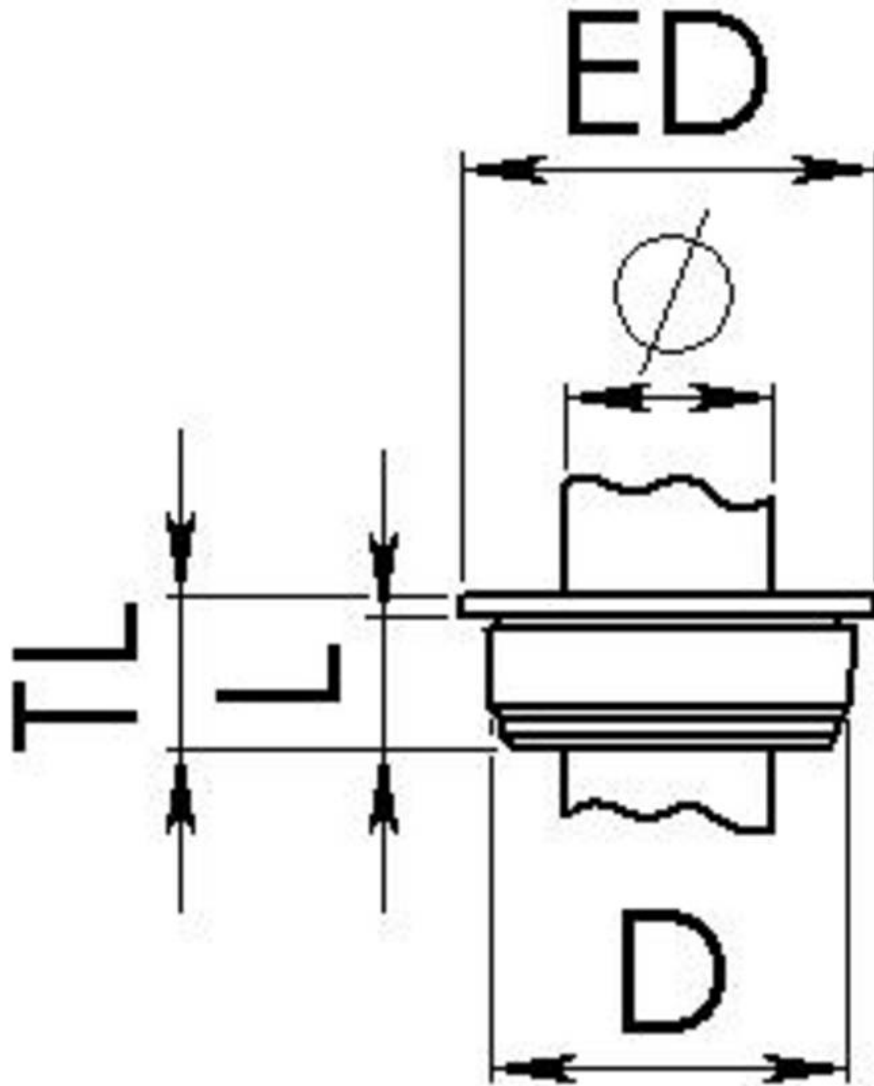

Your Contact:

WISKA UK Ltd.

Unit 7, Hurling Way · St. Columb Major Business Park · TR9 6SX, St. Columb Major, Cornwall · Great Britain

☎ +44-12-08816062 · 📠 +44-12-08816708

info@wiska.co.uk · www.wiska.co.uk