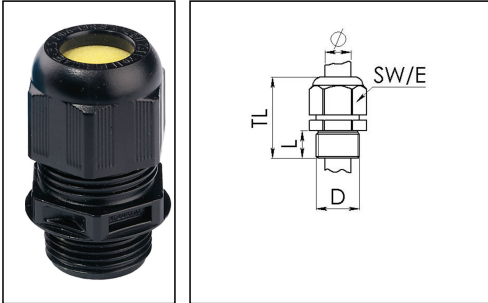

## ESKE/1-e 20

Ex-cable gland, polyamide with short thread, RAL 9005, M20

Products may differ in size, colour and appearance to those shown. If you require further information or customisation, please contact us directly.

Material cable gland	Polyamide
Material sealing gasket	EPDM
Temp. range min	-40 °C
Temp. range max	75 °C
Protection class	IP66 / IP68 (5 bar 30 min)
Type of protection	Ex eb, Ex tb
Ex-Certificate	IECEX, ATEX
Glow wire test	750 °C
Thread type	M
Ø Connection thread D	20
Lead	1,5
Length screw-in thread L	10 mm
Ø cable diameter min	7 mm
Ø cable diameter max	13 mm
Key width SW	24 mm
Collar diameter (E)	27 mm
Total length TL	36 mm - 45 mm
Install. torques fitting	2,3 N/m
Install. torques cap nut	1,5 N/m
Equipment	Incl. connection thread gasket
Product Color	RAL 9005
Order no. RAL 9005	10103365
Type	ESKE/1-e 20
Packing unit	50
ETIM-Classification	EC000441