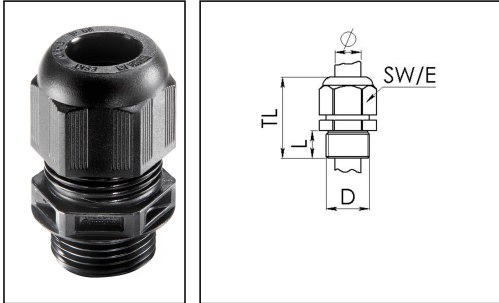

ESKV 16

Cable gland, polyamide, M16, RAL 9005 with short thread

Products may differ in size, colour and appearance to those shown. If you require further information or customisation, please contact us directly.

Material cable gland	Polyamide
Material sealing gasket	EPDM
Protection class	IP68 (5 bar 30 min), IP69
Temp. range min	-40 °C
Temp. range max	100 °C
Glow wire test	750 °C
Thread type	M
Ø Connection thread D	16
Lead	1,5
Length screw-in thread L	9 mm
Ø cable diameter min	4,5 mm
Ø cable diameter max	10 mm
Ø cable diameter UL	6 mm - 8,6 mm
Key width SW	20 mm
Collar diameter (E)	22 mm
Total length TL	31 mm - 37 mm
Type of cable anchorage	A
Install. torques fitting	3,5 N m
Install. torques cap nut	1,5 N m
Impact category	3
Product Color	RAL 9005
Type	ESKV 16
Order no. RAL 9005	10066121
Packing unit	50
ETIM-Classification	EC000441