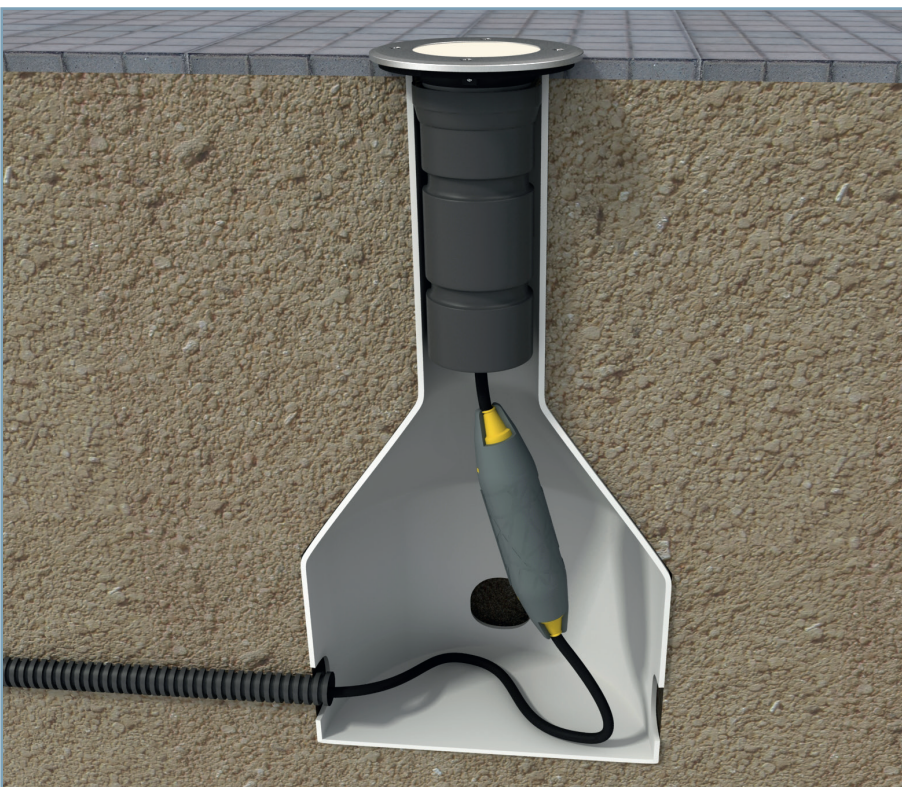

NEW

WISKA
make power smile

LEDJOY®

SMART CONNECTION

LEDJOY®

LEDJOY® is our innovative **IP68 gel insulated junction device** for connecting small cross-section cables from 0.5 to 1.5 mm².

Thanks to its clever design, LEDJOY® is the **perfect solution for narrow and tight spaces** such as: cable ducts, corrugated pipes, poles and supporting structures. The unique **cable blocking system** ensures a safe and securely connected cable.

As with all of our gel products, LEDJOY® is **re-enterable**, **eco-friendly** and has **no expiry date**.

Quick and easy to use LEDJOY® requires **no tools**, cable glands or components. Complete with **either a 2-pole or 3-pole insulated connector** LEDJOY® comes with everything you need.

LEDJOY®, your solution for LED lighting, Video-surveillance systems, urban and civic lighting (street lighting systems, road and carriageway signs, garden, fountains, ground lighting).