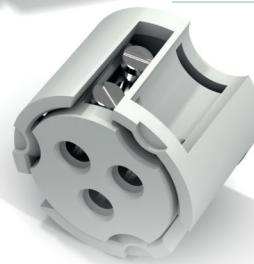

NEW

WISKA 
make power smile

LEDJOY®

SMART CONNECTION

LEDJOY®

LEDJOY® is our innovative **IP68 gel insulated junction device** for connecting small cross-section cables from 0.5 to 1.5 mm².

Thanks to its clever design, LEDJOY® is the **perfect solution for narrow and tight spaces** such as: cable ducts, corrugated pipes, poles and supporting structures. The unique **cable blocking system** ensures a safe and securely connected cable.

As with all of our gel products, LEDJOY® is **re-enterable**, **eco-friendly** and has **no expiry date**.

Quick and easy to use LEDJOY® requires **no tools**, cable glands or components. Complete with **either a 2-pole or 3-pole insulated connector** LEDJOY® comes with everything you need.

Connectors

LEDJOY is available with a 2-pole insulated spring connector and/or 3-pole insulated screw-type clamping connector. 450V/ 24A

Cable blocking

Specially designed and easy to apply, increasing the safety of your connection, securing the cable in the event of traction or external mechanical stress.

Protection class	IP68 (in accordance with CEI EN 60529)
Material	Polyamide
Filling	Silicone gel
Temperature range	-20 °C · 90 °C
Glow wire test	Self-extinguishing
Voltage	450 V
Amp	24 A
Colour	Grey and yellow
Terminals	2-pole insulated spring connector and/or 3-pole insulated screw-type clamping connector
Includes	Cable blocking system