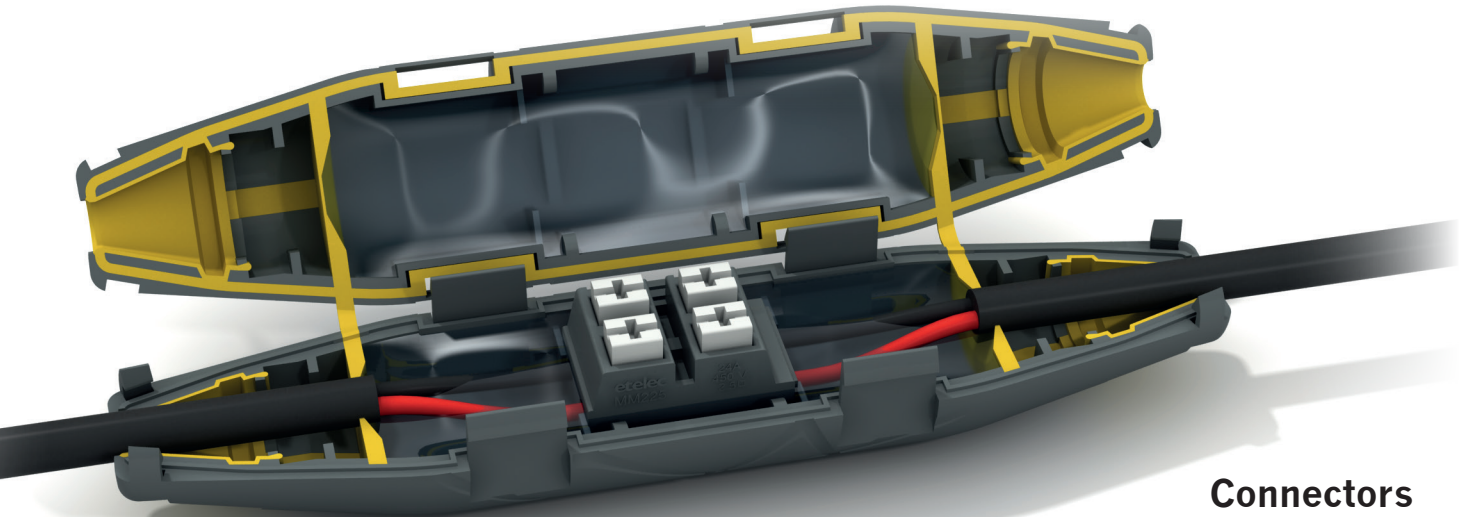

NEW

WISKA 
make power smile

LEDJOY®

SMART CONNECTION

LEDJOY®

LEDJOY® is our innovative **IP68 gel insulated junction device** for connecting small cross-section cables from 0.5 to 1.5 mm².

Thanks to its clever design, LEDJOY® is the **perfect solution for narrow and tight spaces** such as: cable ducts, corrugated pipes, poles and supporting structures. The unique **cable blocking system** ensures a safe and securely connected cable.

As with all of our gel products, LEDJOY® is **re-enterable**, **eco-friendly** and has **no expiry date**.

Quick and easy to use LEDJOY® requires **no tools**, cable glands or components. Complete with **either a 2-pole or 3-pole insulated connector** LEDJOY® comes with everything you need.

Connectors

LEDJOY is available with a 2-pole insulated spring connector and/or 3-pole insulated screw-type clamping connector. 450V/ 24A

Cable blocking

Specially designed and easy to apply, increasing the safety of your connection, securing the cable in the event of traction or external mechanical stress.

Protection class	IP68 (in accordance with CEI EN 60529)
Material	Polyamide
Filling	Silicone gel
Temperature range	-20 °C · 90 °C
Glow wire test	Self-extinguishing
Voltage	450 V
Amp	24 A
Colour	Grey and yellow
Terminals	2-pole insulated spring connector and/or 3-pole insulated screw-type clamping connector
Includes	Cable blocking system