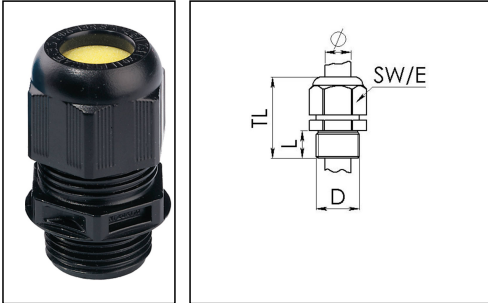

## ESKE/1-e 40

Ex-cable gland, polyamide with short thread, RAL 9005, M40

Products may differ in size, colour and appearance to those shown. If you require further information or customisation, please contact us directly.

Material cable gland	Polyamide
Material sealing gasket	EPDM
Temp. range min	-40 °C
Temp. range max	75 °C
Protection class	IP66 / IP68 (5 bar 30 min)
Type of protection	Ex eb, Ex tb
Ex-Certificate	IECEX, ATEX
Glow wire test	750 °C
Thread type	M
Ø Connection thread D	40
Lead	1,5
Length screw-in thread L	12 mm
Ø cable diameter min	17 mm
Ø cable diameter max	28 mm
Key width SW	46 mm
Collar diameter (E)	51 mm
Total length TL	52 mm - 65 mm
Install. torques fitting	11 N/m
Install. torques cap nut	10 N/m
Equipment	Incl. connection thread gasket
Product Color	RAL 9005
Order no. RAL 9005	10103368
Type	ESKE/1-e 40
Packing unit	10
ETIM-Classification	EC000441