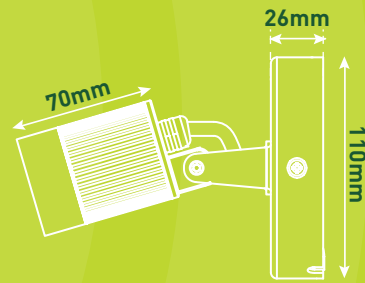

LEXWT7B40

LUCECO

EXTERIOR DECORATIVE INTEGRATED LED ADJUSTABLE WALL LIGHT

- High impact housing for increased durability
- Simple screw fixing bracket for easy and quick installation
- Tilt and rotatable heads for maximum adjustability
- Latest technology LED chips for improved performance and energy savings

Product Specifications

CAT NO.	FITTING	INPUT VOLTAGE (V) FREQUENCY (Hz)	LUMINAIRE LUMENS	WATTAGE	EFFICACY Llm/W	COLOUR TEMP	CRI	BEAM ANGLE	INSTALL	IP	LIFE TIME HOURS (L70)	WARRANTY	MATERIAL OF MAIN BODY	OVERALL DIMENSIONS
LEXWS4B40	Single	85-265V 50-60Hz	360lm	5W	72Llm/W	4000K	>80	30°	Wall	IP44	30,000	2 Years	Aluminium	110x25x70mm
LEXWT7B40	Twin	85-265V 50-60Hz	720lm	10W	72Llm/W	4000K	>80	30°	Wall	IP44	30,000	2 Years	Aluminium	110x26x70mm
LEXWT7B40P	Twin with PIR	85-265V 50-60Hz	720lm	10W	72Llm/W	4000K	>80	30°	Wall	IP44	30,000	2 Years	Aluminium	172x26x70mm

For more information contact Sales on: T: +44(0) 1952 238 100 F: +44(0) 1952 238 180 E: uk_sales@luceco.uk

www.luceco.com