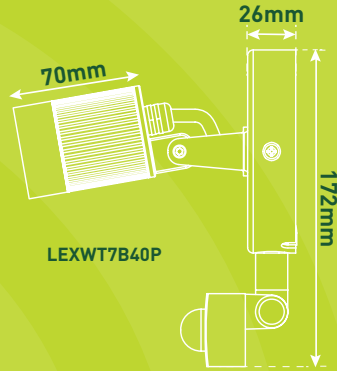

**NEW  
RANGE**

**LUCECO**

**NEW**  
FROM LUCECO

**ECO**

RETAIL PACKAGING

LEXWS4B40

LEXWT7B40P

LEXWT7B40

### Product Specifications

CAT NO.	FITTING	INPUT VOLTAGE (V) FREQUENCY (Hz)	LUMINAIRE LUMENS	WATTAGE	EFFICACY Llm/W	COLOUR TEMP	CRI	BEAM ANGLE	INSTALL	IP	LIFE TIME HOURS (L70)	WARRANTY	MATERIAL OF MAIN BODY	OVERALL DIMENSIONS
LEXWS4B40	Single	85-265V 50-60Hz	360lm	5W	72Llm/W	4000K	>80	30°	Wall	IP44	30,000	2 Years	Aluminium	110x25x70mm
LEXWT7B40	Twin	85-265V 50-60Hz	720lm	10W	72Llm/W	4000K	>80	30°	Wall	IP44	30,000	2 Years	Aluminium	110x26x70mm
LEXWT7B40P	Twin with PIR	85-265V 50-60Hz	720lm	10W	72Llm/W	4000K	>80	30°	Wall	IP44	30,000	2 Years	Aluminium	172x26x70mm