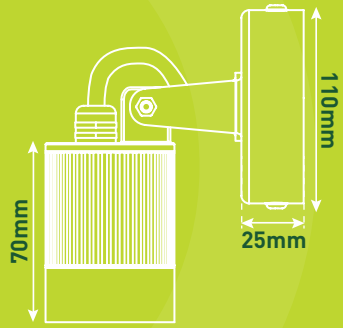

NEW
FROM LUCECO

ECO

LEXWS4B40

LUCECO

EXTERIOR DECORATIVE INTEGRATED LED ADJUSTABLE WALL LIGHT

- High impact housing for increased durability
- Simple screw fixing bracket for easy and quick installation
- Tilt and rotatable heads for maximum adjustability
- Latest technology LED chips for improved performance and energy savings

Product Specifications

CAT NO.	FITTING	INPUT VOLTAGE (V) FREQUENCY (Hz)	LUMINAIRE LUMENS	WATTAGE	EFFICACY Llm/W	COLOUR TEMP	CRI	BEAM ANGLE	INSTALL	IP	LIFE TIME HOURS (L70)	WARRANTY	MATERIAL OF MAIN BODY	OVERALL DIMENSIONS
LEXWS4B40	Single	85-265V 50-60Hz	360lm	5W	72Llm/W	4000K	>80	30°	Wall	IP44	30,000	2 Years	Aluminium	110x25x70mm
LEXWT7B40	Twin	85-265V 50-60Hz	720lm	10W	72Llm/W	4000K	>80	30°	Wall	IP44	30,000	2 Years	Aluminium	110x26x70mm
LEXWT7B40P	Twin with PIR	85-265V 50-60Hz	720lm	10W	72Llm/W	4000K	>80	30°	Wall	IP44	30,000	2 Years	Aluminium	172x26x70mm

For more information contact Sales on: T: +44(0) 1952 238 100 F: +44(0) 1952 238 180 E: uk_sales@luceco.uk

www.luceco.com