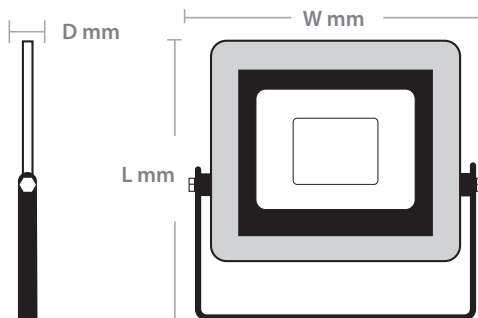

Features

- Ultra slim, lightweight design
- Bracket allows 360° adjustment
- High efficacy 95 lm/W
- Built in surge protection
- Pre-wired with 1m cable

Specification

Material:	Body: Die-Cast Aluminium Lens: Glass
Colour Temperature:	6500K
Colour Finish:	Yellow
CRI	Ra>80
LED Lifetime:	L70B50 30,000 Hrs
Beam Angle:	110° Symmetrical
IP Rating:	IP65
IK Rating:	IK07
Working Temperature:	-20°C to 45°C
Electrical Class	Class: I
Power Factor	0.9
Guarantee:	2 Years

Dimensions

Product Code	Dimensions
FLAC50Y	L: 205mm, W: 165mm, D: 33mm
FLAC100Y	L: 290mm, W: 230mm, D: 41mm
FLAC150Y	L: 330mm, W: 270mm, D: 47mm
FLAC200Y	L: 390mm, W: 330mm, D: 47mm

Product Code	Description	Wattage	Lumen Output	Efficacy	Weight (Kg)	Barcodes
FLAC50Y	FLAC Site Floodlight	50W	4750 lm	95 lm/W	0.68	5055807620727
FLAC100Y	FLAC Site Floodlight	100W	9500 lm	95 lm/W	1.32	5055807620734
FLAC150Y	FLAC Site Floodlight	150W	14250 lm	95 lm/W	1.72	5055807620741
FLAC200Y	FLAC Site Floodlight	200W	19000 lm	95 lm/W	3.00	5055807623834

Light Distribution Curve - Product shown FLAC50Y

www.redarrowelectrical.co.uk