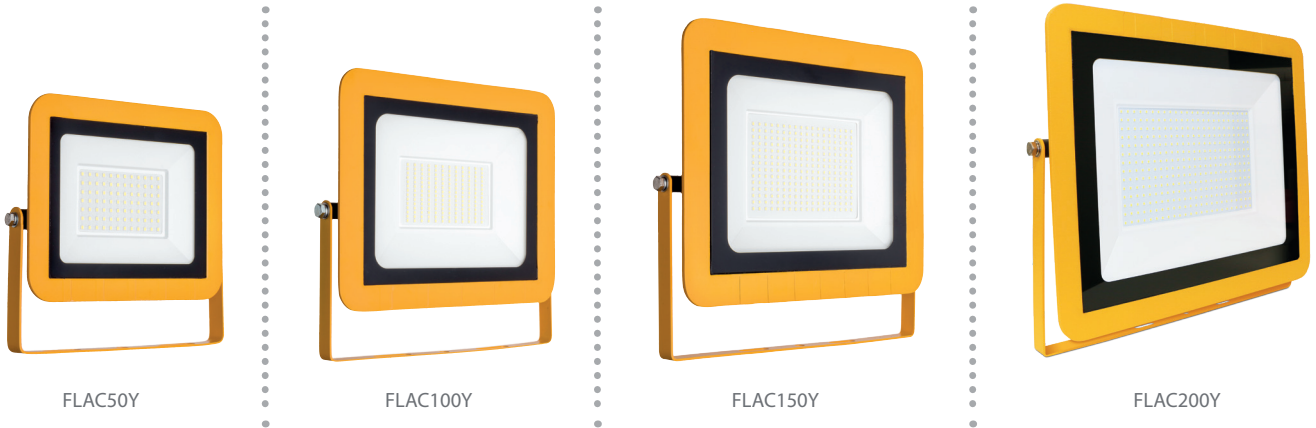

FLAC SITE

110V SLIMLINE FLOODLIGHT

FLAC site floodlights are lightweight, yet robust, thanks to die-cast aluminium construction. Using cost-effective driver-on-board technology, the range offers high efficacy and value for money.

Features

- Ultra slim, lightweight design
- Bracket allows 360° adjustment
- High efficacy 95 lm/W
- Built in surge protection
- Pre-wired with 1m cable

Specification

Material:	Body: Die-Cast Aluminium Lens: Glass
Colour Temperature:	6500K
Colour Finish:	Yellow
CRI	Ra>80
LED Lifetime:	L70B50 30,000 Hrs
Beam Angle:	110° Symmetrical
IP Rating:	IP65
IK Rating:	IK07
Working Temperature:	-20°C to 45°C
Electrical Class	Class: I
Power Factor	0.9
Guarantee:	2 Years

Dimensions

Product Code	Dimensions
FLAC50Y	L: 205mm, W: 165mm, D: 33mm
FLAC100Y	L: 290mm, W: 230mm, D: 41mm
FLAC150Y	L: 330mm, W: 270mm, D: 47mm
FLAC200Y	L: 390mm, W: 330mm, D: 47mm

Product Code	Description	Wattage	Lumen Output	Efficacy	Weight (Kg)	Barcodes
FLAC50Y	FLAC Site Floodlight	50W	4750 lm	95 lm/W	0.68	5055807620727
FLAC100Y	FLAC Site Floodlight	100W	9500 lm	95 lm/W	1.32	5055807620734
FLAC150Y	FLAC Site Floodlight	150W	14250 lm	95 lm/W	1.72	5055807620741
FLAC200Y	FLAC Site Floodlight	200W	19000 lm	95 lm/W	3.00	5055807623834