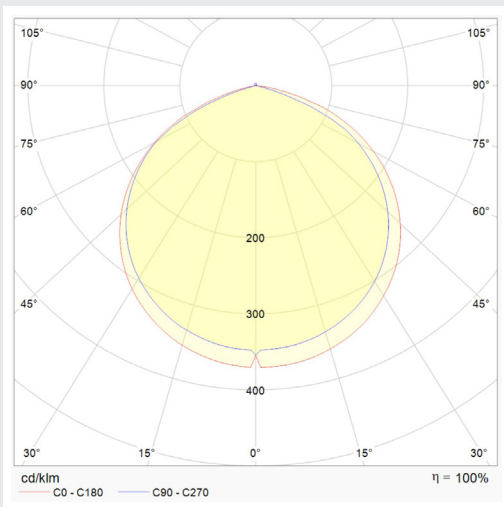

Features

- Ultra slim, lightweight design
- Bracket allows 360° adjustment
- High efficacy 95 lm/W
- Built in surge protection
- Pre-wired with 1m cable

Specification

Material:	Body: Die-Cast Aluminium Lens: Glass
Colour Temperature:	6500K
Colour Finish:	Yellow
CRI	Ra>80
LED Lifetime:	L70B50 30,000 Hrs
Beam Angle:	110° Symmetrical
IP Rating:	IP65
IK Rating:	IK07
Working Temperature:	-20°C to 45°C
Electrical Class	Class: I
Power Factor	0.9
Guarantee:	2 Years

Dimensions

Product Code	Dimensions
FLAC50Y	L: 205mm, W: 165mm, D: 33mm
FLAC100Y	L: 290mm, W: 230mm, D: 41mm
FLAC150Y	L: 330mm, W: 270mm, D: 47mm
FLAC200Y	L: 390mm, W: 330mm, D: 47mm

Product Code	Description	Wattage	Lumen Output	Efficacy	Weight (Kg)	Barcodes
FLAC50Y	FLAC Site Floodlight	50W	4750 lm	95 lm/W	0.68	5055807620727
FLAC100Y	FLAC Site Floodlight	100W	9500 lm	95 lm/W	1.32	5055807620734
FLAC150Y	FLAC Site Floodlight	150W	14250 lm	95 lm/W	1.72	5055807620741
FLAC200Y	FLAC Site Floodlight	200W	19000 lm	95 lm/W	3.00	5055807623834

Light Distribution Curve - Product shown FLAC50Y

www.redarrowelectrical.co.uk