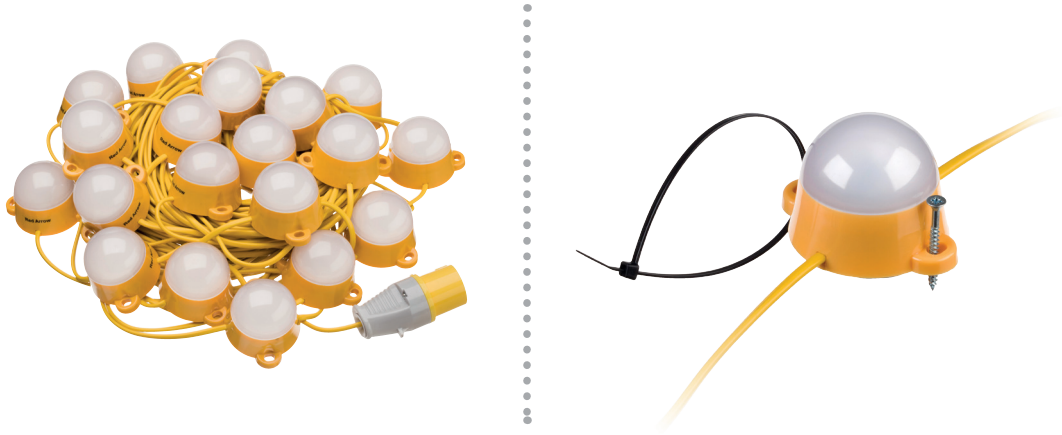

Product Code	Description	Wattage	Lumen Output	Efficacy	Net Weight	Barcodes
FK2250W	LED Festoon Kit 10-Way 22m	50W	3500 lm	70 lm/W	2.2	5055807618922
FK50100W	LED Festoon Kit 20-Way 50m	100W	7000 lm	70 lm/W	4.4	5055807618939

Maximum Fittings Per Circuit

Automatic Circuit Breaker Type:	B10	B13	B16	B20	C10	C13	C16	C20
Rated Current:	10A	13A	16A	20A	10A	13A	16A	20A
Cable (mm):	1.5	1.5	1.5	2.5	1.5	1.5	1.5	2.5
FK2250W:	10	16	20	24	14	20	28	34
FK50100W:	5	8	10	12	7	10	14	17