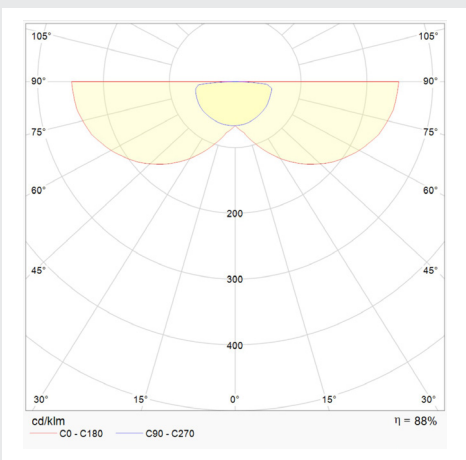

Light Distribution Curve

www.redarrowelectrical.co.uk