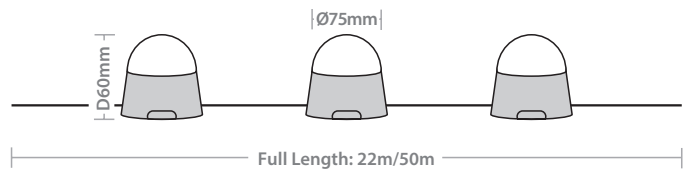

## 110V MULTI-HEAD FESTOONS

Our popular range of Festoon Kits are available in 22m and 50m lengths. The tough, unique head design is perfect for the rigours of site use and feature fixing eyelets for safe, reliable installation.

### Features

- Designed in the UK by Red Arrow
- Tough, IK08 light heads
- Unique fixing eyelets for screw or cable tie
- Supplied with handy, strong, storage & carry bag

### Specification

|                             |                     |
|-----------------------------|---------------------|
| <b>Material:</b>            | Polycarbonate Heads |
| <b>Colour Temperature:</b>  | 6500K               |
| <b>Colour Finish:</b>       | Yellow              |
| <b>CRI</b>                  | Ra>80               |
| <b>LED Lifetime:</b>        | L70B50 35,000 Hrs   |
| <b>IP Rating:</b>           | IP44                |
| <b>IK Rating:</b>           | IK08                |
| <b>Working Temperature:</b> | -20°C to 40°C       |
| <b>Power Factor</b>         | 0.85                |
| <b>Electrical Class:</b>    | Class I             |
| <b>Guarantee:</b>           | 2 Years             |

### Dimensions

| Product Codes   | No. of Heads | Overall Length |
|-----------------|--------------|----------------|
| <b>FK2250W</b>  | 10           | 22m            |
| <b>FK50100W</b> | 20           | 50m            |