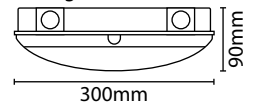

Photocell version cannot be used with any of the trims but can be used with CPRIS

▼CPRIS is not recommended for use with the 4200K setting on the CO18

Flexible range offering multiple functions and trim options suitable for functional and decorative applications.

- Polycarbonate construction
- Stainless Steel captive fixing screws
- One rear & four 20mm side entries

The accessories enable you to transform the fittings from utility to decorative. Along with different colour options to suit the application as required.

- Optional accessories available separately - prismatic diffuser and full, eyelid and grill trims

- See page 10 for microwave sensor & photocell features

- FITTINGS = MOM: 1 / OPQ: 10
- TRIMS = MOM: 1 / OPQ: 50

Code	Version
CO18	Standard
CO18EM3	Emergency
CO18MW	Microwave Sensor
CO18MW3	Microwave Sensor + Emergency
CO18PC	Photocell
Accessories	
GRILLWH	White Grill Trim
GRILLBK	Black Grill Trim
EYEWLH	White Eyelid Trim
EYEBK	Black Eyelid Trim
CIRCWH	White Full Trim
CIRCBK	Black Full Trim
CIRCCR	Chrome Full Trim
CPRIS▼	Prismatic Diffuser

Fitting