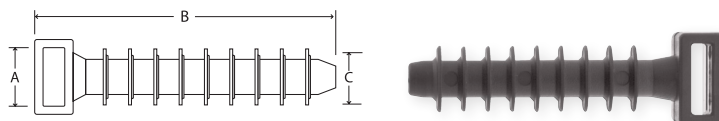

## Wall Plug Mount

Part Number	Description	A	B	C (Drill Dia.)	Pack Qty
QMM9	Wall Plugs Mounts Masonry Fixings For Cable Ties	9.4	41.8	8.5	100

## Heat Shrink

Part Number	Description	Inner Diameter (mm)	Length (mm)	Pack Qty
QHS4MP225	Multi-Colour Heat Shrink Pack 4.8mm X 225mm	4.8	225	1
QHS6MP225	Multi-Colour Heat Shrink Pack 6.4mm X 225mm	6.4	225	1
QHS9MP225	Multi-Colour Heat Shrink Pack 9.5mm X 225mm	9.5	225	1
QHS12MP225	Multi-Colour Heat Shrink Pack 12.7mm X 225mm	12.7	225	1
QHS19MP225	Multi-Colour Heat Shrink Pack 19.1mm X 225mm	19.1	225	1

## Sleeving

Service Temperature Range: -25°C - +70°C. Flammability: Self extinguishing in 30 seconds.

Part Number	Description	Inner Diameter (mm)	Colour	Pack Qty
QES2	PVC Sleeving 2mm x 100m	2	Green/Yellow	1
QES2BL	PVC Sleeving 2mm x 100m	2	Blue	1
QES2BR	PVC Sleeving 2mm x 100m	2	Brown	1
QES3	PVC Sleeving 3mm x 100m	3	Green/Yellow	1
QES3BL	PVC Sleeving 3mm x 100m	3	Blue	1
QES3BR	PVC Sleeving 3mm x 100m	3	Brown	1
QES4	PVC Sleeving 4mm x 100m	4	Green/Yellow	1
QES4BL	PVC Sleeving 4mm x 100m	4	Blue	1
QES4BR	PVC Sleeving 4mm x 100m	4	Brown	1
QES5	PVC Sleeving 5mm x 100m	5	Green/Yellow	1