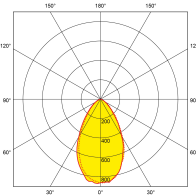

Product Description: mPro™ Adjustable IP65 Dimmable Fire Rated Downlight

Adjustable, integrated, fire rated 6W LED downlight with unique convertible design to fit ceiling voids as shallow as 56mm. Incorporated miniaturised NanoDrive™ power supply. Available in 3000K and 4000K, mPro™ delivers up to 107lm/W making it the most efficient fire rated downlight on the market. Interchangeable bezels available in White, Matt White, Polished Chrome and Satin Nickel. FastRFix™ rapid install system connector included for faster installation.
PLEASE NOTE: Any purchases before 01/01/2021 has a 5 Year Warranty

Line Drawing

Polar Curve

Colour

Matt White

Polished
Chrome

Satin Nickel

White

Product Features: