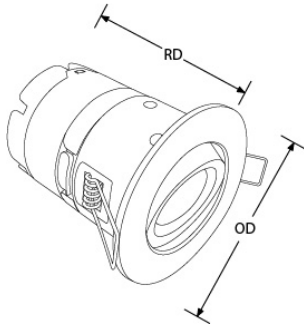

Product Description: mPro™ Adjustable IP65 Dimmable Fire Rated Downlight

Adjustable, integrated, fire rated 6W LED downlight with unique convertible design to fit ceiling voids as shallow as 56mm. Incorporated miniaturised NanoDrive™ power supply. Available in 3000K and 4000K, mPro™ delivers up to 107lm/W making it the most efficient fire rated downlight on the market. Interchangeable bezels available in White, Matt White, Polished Chrome and Satin Nickel. FastRFix™ rapid install system connector included for faster installation.
PLEASE NOTE: Any purchases before 01/01/2021 has a 5 Year Warranty

Line Drawing

Polar Curve

Colour

Matt White

Polished
Chrome

Satin Nickel

White

Product Features:

- LEDchroic™ lens provides halogen appearance with LED efficiency, anti-glare and precise beam control
- Convertible design to fit ceiling voids as shallow as 56mm
- Delivering up to 107lm/W
- IP65 rated
- FastRFix™ rapid install system connector included
- 60° beam angle for uniform light distribution
- Fibre based insulation coverable - up to 300mm
- Fire tested with solid timber, joist and metal web joists
- 7 Year Warranty
- PLEASE NOTE: When used with blown insulation, this product has a 5 Year Warranty at L70 40,000hrs
- PLEASE NOTE: Purchases before 2021 has a 5 Year Warranty

Product Specs:

Input Voltage	220~240V AC	Input Frequency	50/50HZ
Power Factor	0.80	IP Rating	IP65
Lifetime L70 (hrs)	70000	Overall Diameter (mm)	98
Weight (Kg)	0.529	Height (mm)	100
Product Type	Downlights, Fire-Rated Downlight	Cutout Diameter (mm)	85-85
Operating Temp. (Min) °C	-20°C	Operating Temp. (Max) °C	45°C