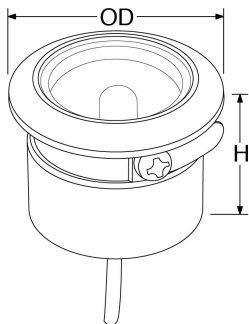

Product Description: M-Lite™ 1W IP68 316 Stainless Steel Marker Light

These ground lights use 316 stainless steel, making them suitable for coastal areas and are also submersible. IP68 for applications including patios, wet rooms and walkways.

SKU Code	Wattage	Colour	Lumens	Lumens/Watt	Beam Angle	Finish Colour
EN-WU682BR/30	1	3000	80	80	80	Stainless Steel
EN-WU682BR/50	1	5000	80	80	80	Stainless Steel
EN-WU682BR/BLU	1				80	Stainless Steel

Line Drawing

Polar Curve

Colour

Stainless Steel

Product Features:

- IP68 low voltage 316 Stainless Steel LED marker light
- Submersible to a depth of 1 metre
- Requires a constant current LED driver (not included)
- Pre-wired with 1 metre of rubber cable
- 1 year warranty

Product Specs:

Power Factor	0.45	IP Rating	IP68
Lifetime L70 (hrs)	50000	Lamp Base	Other
Overall Diameter (mm)	31	Weight (Kg)	0.115
Height (mm)	25	Product Type	Markers
Cutout Diameter (mm)	26-		

Compliance & Approvals: