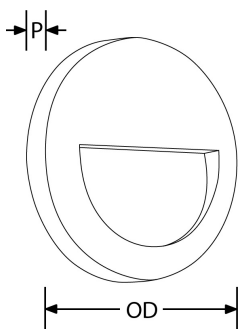

Product Description: WallE™ 4W Polycarbonate IP65 Round Eyelid Wall Light

The WallE™ range of decorative polycarbonate LED fixtures has been designed to provide subtle accent lighting in both interior and exterior applications. Available in square and rectangular with either an opal diffuser for general lighting, or eyelid variants for pathways. The range is made of fully corrosion resistant polycarbonate, ideal for both residential, commercial and coastal applications.

SKU Code	Wattage	Colour	Lumens	Lumens/Watt	Beam Angle	Finish Colour	SKU Type
EN-WL3/40	4	4000	43	11	50	Black	Non Dimmable

Line Drawing

Polar Curve

Colour

Black

Product Features:

- IP65 black LED wall lights
- IK10 polycarbonate body and diffuser
- Wall and ceiling mountable
- 3 year warranty

Product Specs:

Input Voltage	220~240V AC	Input Frequency	50/60HZ
Power Factor	0.9	IP Rating	IP65
Lifetime L70 (hrs)	30000	IK Rating	IK10
Lamp Base	None	Overall Diameter (mm)	140
Weight (Kg)	0.173	Projection (mm)	31
Product Type	Wall Lights	Operating Temp. (Min) °C	-10°C
Operating Temp. (Max) °C	40°C		