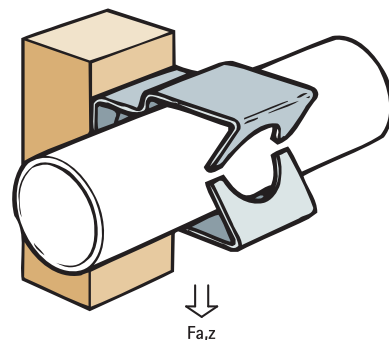

# Britclips® Snap-in Conduit Clip

for all pipes  $\varnothing$  20 - 32 mm

(J 50 130)

## Features and benefits

- universally applicable
- snaps securely in position
- material: spring steel (type CS70)
- surface treatment: Delta-Tone 9000 (480 hours)

Part No.	Code	D (mm)	F <sub>a,z</sub> (N)	Pack 1
EM59142000	CC500	20	110	100
EM59142500	CC750	25	110	100