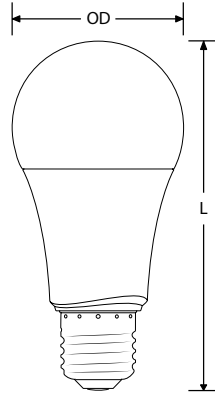

Bluetooth 8W RGB + Tuneable White B22 GLS Lamp

GLS
(OD) 60mm Overall (Ø)
(L) 120mm Length

Description:

- RGB with tuneable white colour temperature between 2700K-5000K
- 0-100% Dimming range
- Delivering up to 106lm/W
- 160° beam angle for maximum light distribution
- Ability to be controlled individually or within a space
- Can be used in lighting scenes, schedules and Music mode via the app
- E27 base type also available

Technical Specification:

Model:	AU-A1BTGSCWB
Input Voltage:	220~240V AC
Power Factor:	0.5
Lifetime L70 (hrs):	25,000
Diameter (mm):	60
Height (mm):	117
Dimmable:	Yes only App or remote control
Operating Temp:	-25°C to +40°C
Wireless Protocol:	Bluetooth 4.2
Standby Power:	0.5W
CRI:	80