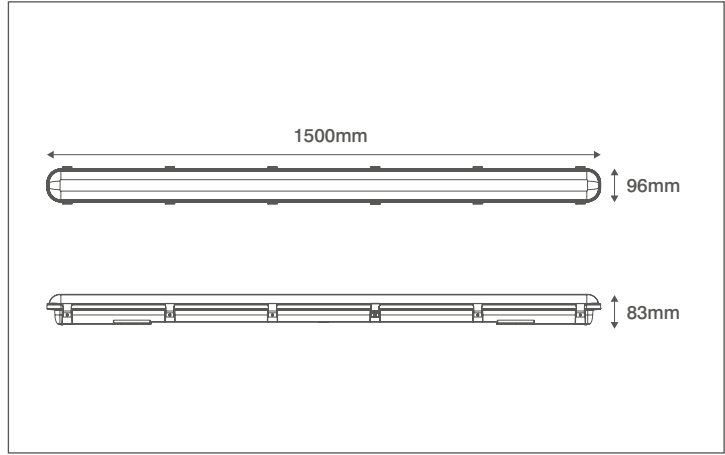

Product Code: OV80152EM

Description: 57W 1500mm Linear Utility LED Light With Emergency - IP65

General Information

Dimensions	1500mm (L) x 96mm (W) x 83mm (D)
Materials	Base: Polycarbonate Frosted Diffuser: Polycarbonate
Base Finish	Light Grey
Product Weight	2.03Kg
Dimmable	No
Ingress Protection	IP65
IK Rating	IK08
Mounting	Ceiling, Wall or Suspended
Warranty	5 Years

Supply & Power

Input Voltage & Frequency	220-240V ~ 50/60Hz
Electrical Safety	Class I
Input Power	57W
Input Current	285mA
Inrush Current	8A (404ms)
Power Factor	>0.9
Ambient Temperature (Ta)	0°C - +40°C
Critical Temperature	+90°C
Terminations	5 Pole Push Fit Terminal Block
Cable Input Component	20mm IP68 Nylon Gland Supplied
Fixing Components	Surface and Suspension Brackets Supplied

Accessories

OVEMB6430LIS	6.4V 3000mAh LiFePo4 Serial Battery - Serial
--------------	--

Luminaire Output

Colour Temperature	4000K
CRI	>80
Typical Luminous Flux	6600lm
Efficacy	116lm
Beam Angle	105°
LED Lifetime (L70)	50,000 Hours
Fixing Components	Surface and Suspension Brackets Supplied