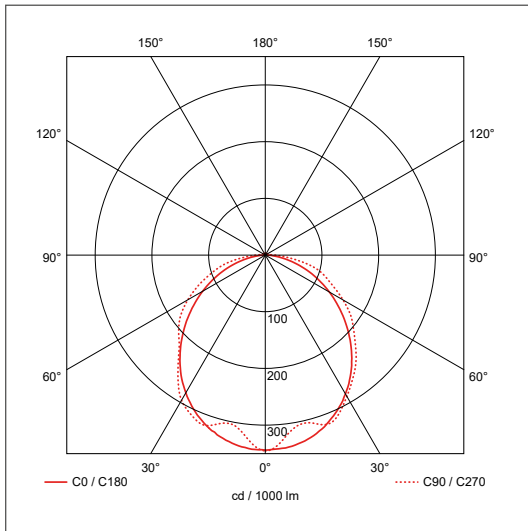

Product Code: OV80152EM

Description: 57W 1500mm Linear Utility LED Light With Emergency - IP65

General Information

Dimensions	1500mm (L) x 96mm (W) x 83mm (D)
Materials	Base: Polycarbonate Frosted Diffuser: Polycarbonate
Base Finish	Light Grey
Product Weight	2.03Kg
Dimmable	No
Ingress Protection	IP65
IK Rating	IK08
Mounting	Ceiling, Wall or Suspended
Warranty	5 Years

Supply & Power

Input Voltage & Frequency	220-240V ~ 50/60Hz
Electrical Safety	Class I
Input Power	57W
Input Current	285mA
Inrush Current	8A (404ms)
Power Factor	>0.9
Ambient Temperature (Ta)	0°C - +40°C
Critical Temperature	+90°C
Terminations	5 Pole Push Fit Terminal Block
Cable Input Component	20mm IP68 Nylon Gland Supplied
Fixing Components	Surface and Suspension Brackets Supplied

Accessories

OVEMB6430LIS	6.4V 3000mAh LiFePo4 Serial Battery - Serial
--------------	--

Luminaire Output

Colour Temperature	4000K
CRI	>80
Typical Luminous Flux	6600lm
Efficacy	116lm
Beam Angle	105°
LED Lifetime (L70)	50,000 Hours
Fixing Components	Surface and Suspension Brackets Supplied