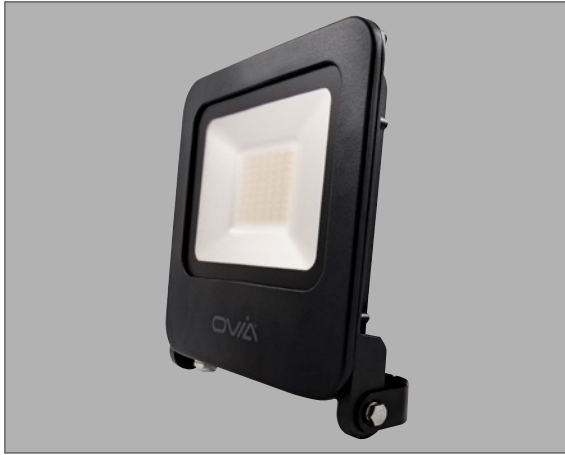

Product Code: OV10150BKCW

Description: 50W LED Floodlight - IP65 - 4000K - Black

General Information

Dimensions	201mm (W) x 227mm (H) x 37mm (D)
Materials	Body: Powdercoated Aluminium Diffuser: Prismatic Glass
Finish	Black (RAL 9004)
Product Weight	0.968Kg
Dimmable	No
Ingress Protection	IP65
IK Rating	IK06
Warranty	3 Years

Luminaire Output

Colour Temperature	4000K
CRI	>80
Typical Luminous Flux	4000lm
Efficacy	80lm/W
Beam Angle	110°
LED Lifetime (L70)	30,000 Hours