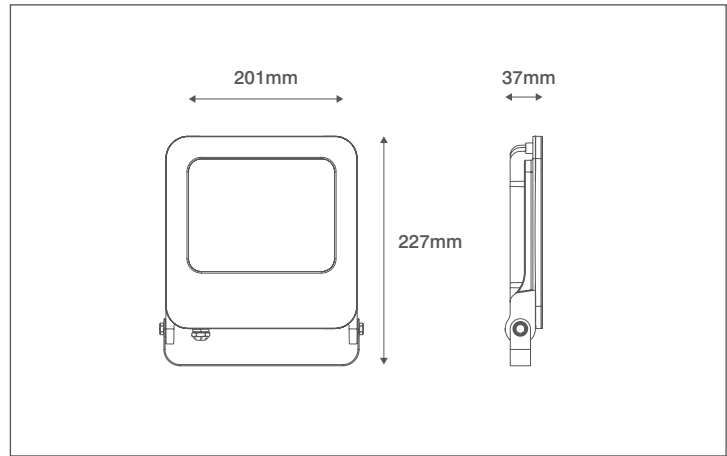

Product Code: OV10150BKCW

Description: 50W LED Floodlight - IP65 - 4000K - Black

General Information

Dimensions	201mm (W) x 227mm (H) x 37mm (D)
Materials	Body: Powdercoated Aluminium Diffuser: Prismatic Glass
Finish	Black (RAL 9004)
Product Weight	0.968Kg
Dimmable	No
Ingress Protection	IP65
IK Rating	IK06
Warranty	3 Years

Supply & Power

Input Voltage & Frequency	240V~ 50/60Hz
Electrical Safety	Class I
Input Power	50W
Input Current	46mA
Inrush Current	0.352A (80µs)
Power Factor	0.9
Ambient Temperature (Ta)	-20°C - +45°C
Critical Temperature	-40°C - +70°C
Input Mains Cable	3 x 1mm ² H05-RNF (1 Metre)

Luminaire Output

Colour Temperature	4000K
CRI	>80
Typical Luminous Flux	4000lm
Efficacy	80lm/W
Beam Angle	110°
LED Lifetime (L70)	30,000 Hours