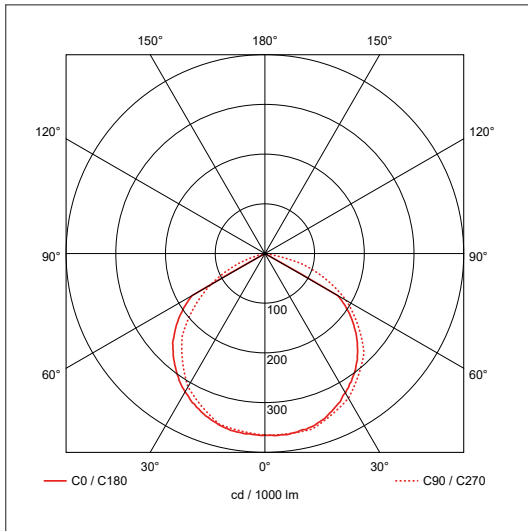

Product Code: OV10150BKCW

Description: 50W LED Floodlight - IP65 - 4000K - Black

General Information

Dimensions	201mm (W) x 227mm (H) x 37mm (D)
Materials	Body: Powdercoated Aluminium Diffuser: Prismatic Glass
Finish	Black (RAL 9004)
Product Weight	0.968Kg
Dimmable	No
Ingress Protection	IP65
IK Rating	IK06
Warranty	3 Years

Supply & Power

Input Voltage & Frequency	240V~ 50/60Hz
Electrical Safety	Class I
Input Power	50W
Input Current	46mA
Inrush Current	0.352A (80µs)
Power Factor	0.9
Ambient Temperature (Ta)	-20°C - +45°C
Critical Temperature	-40°C - +70°C
Input Mains Cable	3 x 1mm ² H05-RNF (1 Metre)

Luminaire Output

Colour Temperature	4000K
CRI	>80
Typical Luminous Flux	4000lm
Efficacy	80lm/W
Beam Angle	110°
LED Lifetime (L70)	30,000 Hours