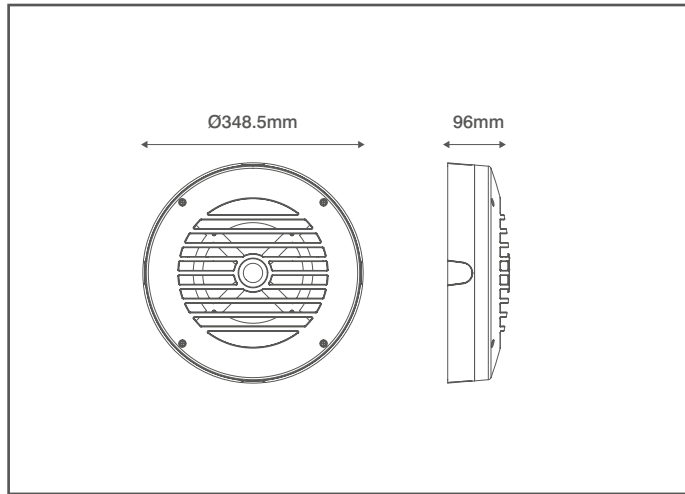

Product Code: OV9003BK

Description: Metal Housing For Inceptor® EVO Utility Bulkhead - Grille - Black

General Information

Dimensions	348.5mm Diameter x 96mm (D)
Materials	Fascia & Outer Housing: Cast Aluminium Base Plate: Steel
Finish	Black (RAL 9004)
Product Weight	2.71Kg
Compatible Fittings	OV9500 Circular Range
IK Rating	IK10
Mounting	Ceiling or Wall
Warranty	3 Years