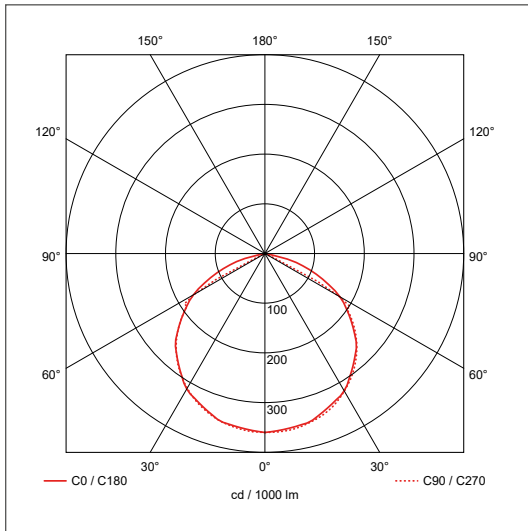

Product Code: OV101200BKCW

Description: 200W LED Floodlight - IP65 - 4000K - Black

### General Information

Dimensions	364mm (W) x 421mm (H) x 72mm (D)
Materials	Body: Powdercoated Aluminium Diffuser: Prismatic Glass
Finish	Black (RAL 9004)
Product Weight	5.2Kg
Dimmable	No
Ingress Protection	IP65
IK Rating	IK07
Warranty	3 Years

### Luminaire Output

Colour Temperature	4000K
CRI	>80
Typical Luminous Flux	20000lm
Efficacy	100lm/W
Beam Angle	110°
LED Lifetime (L70)	30,000 Hours