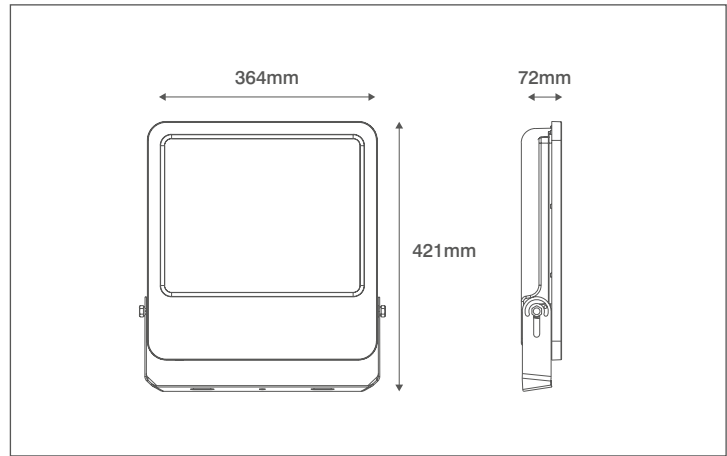

Product Code: OV101200BKCW

Description: 200W LED Floodlight - IP65 - 4000K - Black

### General Information

Dimensions	364mm (W) x 421mm (H) x 72mm (D)
Materials	Body: Powdercoated Aluminium Diffuser: Prismatic Glass
Finish	Black (RAL 9004)
Product Weight	5.2Kg
Dimmable	No
Ingress Protection	IP65
IK Rating	IK07
Warranty	3 Years