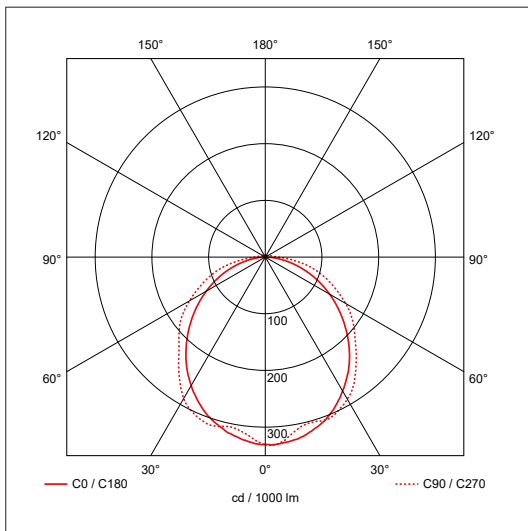

Product Code: OV80121EM

Description: 23W 1200mm Linear Utility LED Light With Emergency - IP65

General Information

Dimensions	1200mm (L) x 96mm (W) x 83mm (D)
Materials	Base: Polycarbonate Frosted Diffuser: Polycarbonate
Base Finish	Light Grey
Product Weight	1.78Kg
Dimmable	No
Ingress Protection	IP65
IK Rating	IK08
Mounting	Ceiling, Wall or Suspended
Warranty	5 Years

Supply & Power

Input Voltage & Frequency	220-240V ~ 50/60Hz
Electrical Safety	Class I
Input Power	23W
Input Current	115mA
Inrush Current	3A (264ms)
Power Factor	>0.9
Ambient Temperature (Ta)	0°C - +40°C
Critical Temperature	+90°C
Terminations	5 Pole Push Fit Terminal Block
Cable Input Component	20mm IP68 Nylon Gland Supplied
Fixing Components	Surface and Suspension Brackets Supplied

Accessories

OVEMB6415LIS	6.4V 1500mAh LiFePo4 Serial Battery - Serial
--------------	--

Luminaire Output

Colour Temperature	4000K
CRI	>80
Typical Luminous Flux	2520lm
Efficacy	110lm
Beam Angle	105°
LED Lifetime (L70)	50,000 Hours
Fixing Components	Surface and Suspension Brackets Supplied