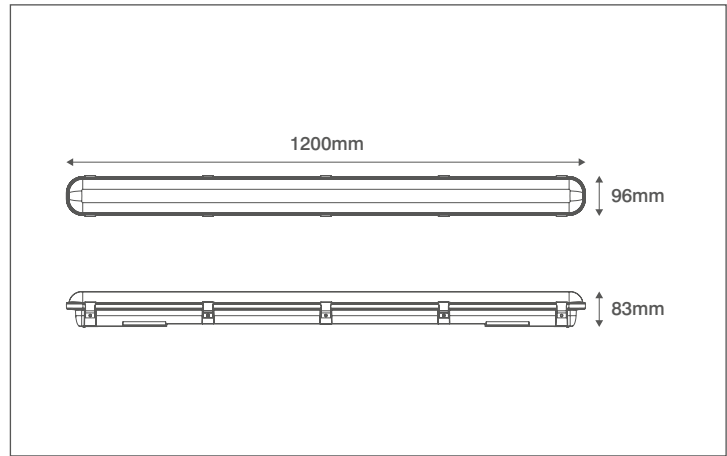

Product Code: OV80121EM

Description: 23W 1200mm Linear Utility LED Light With Emergency - IP65

General Information

Dimensions	1200mm (L) x 96mm (W) x 83mm (D)
Materials	Base: Polycarbonate Frosted Diffuser: Polycarbonate
Base Finish	Light Grey
Product Weight	1.78Kg
Dimmable	No
Ingress Protection	IP65
IK Rating	IK08
Mounting	Ceiling, Wall or Suspended
Warranty	5 Years

Supply & Power

Input Voltage & Frequency	220-240V ~ 50/60Hz
Electrical Safety	Class I
Input Power	23W
Input Current	115mA
Inrush Current	3A (264ms)
Power Factor	>0.9
Ambient Temperature (Ta)	0°C - +40°C
Critical Temperature	+90°C
Terminations	5 Pole Push Fit Terminal Block
Cable Input Component	20mm IP68 Nylon Gland Supplied
Fixing Components	Surface and Suspension Brackets Supplied