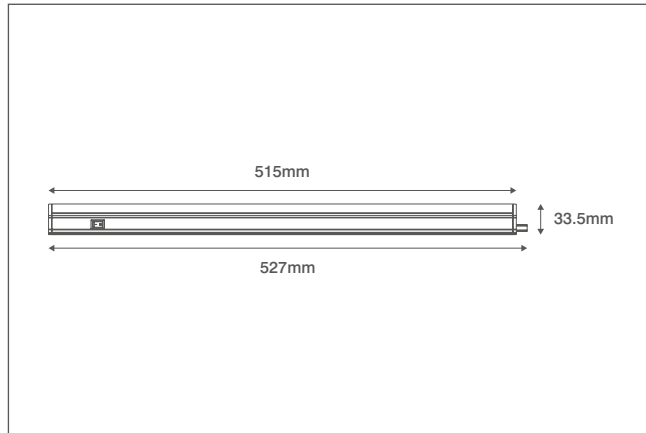

Product Code: OV89515

Description: 8W 515mm Undercupboard Light (CCT Switchable) - White

General Information

Dimensions	527mm (L) x 34mm (H) x 24mm (D)
Materials	Body: Polycarbonate Diffuser: Polycarbonate
Finish	White
Product Weight	0.134Kg
Dimmable	No
Ingress Protection	IP20
Warranty	3 Years

Luminaire Output

Colour Temperature	3000K	4000K
Typical Luminous Flux	712lm	750lm
Efficacy	85lm/W	85lm/W
CRI	>80	
Beam Angle	130°	
LED Lifetime (L70)	35,000 Hours	

Accessories

OVLL89250	250mm Link Lead For Cubi Undercupboard Lights
OVLL89500	500mm Link Lead For Cubi Undercupboard Lights
OVLL891000	1000mm Link Lead For Cubi Undercupboard Lights