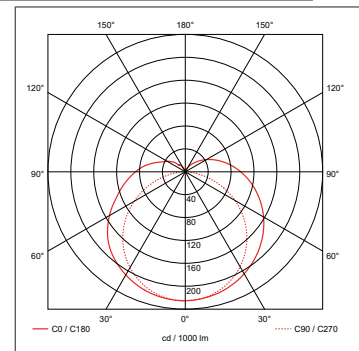

Product Code: OV89515

Description: 8W 515mm Undercupboard Light (CCT Switchable) - White

General Information

Dimensions	527mm (L) x 34mm (H) x 24mm (D)
Materials	Body: Polycarbonate Diffuser: Polycarbonate
Finish	White
Product Weight	0.134Kg
Dimmable	No
Ingress Protection	IP20
Warranty	3 Years

Luminaire Output

Colour Temperature	3000K	4000K
Typical Luminous Flux	712lm	750lm
Efficacy	85lm/W	85lm/W
CRI	>80	
Beam Angle	130°	
LED Lifetime (L70)	35,000 Hours	

Accessories

OVLL89250	250mm Link Lead For Cubi Undercupboard Lights
OVLL89500	500mm Link Lead For Cubi Undercupboard Lights
OVLL891000	1000mm Link Lead For Cubi Undercupboard Lights