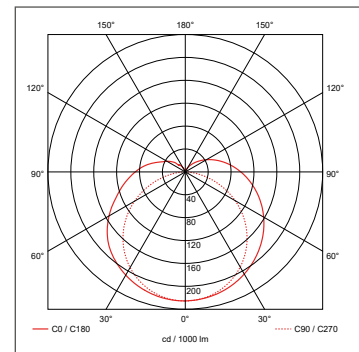

Product Code: OV89515

Description: 8W 515mm Undercupboard Light (CCT Switchable) - White

General Information

Dimensions	527mm (L) x 34mm (H) x 24mm (D)
Materials	Body: Polycarbonate Diffuser: Polycarbonate
Finish	White
Product Weight	0.134Kg
Dimmable	No
Ingress Protection	IP20
Warranty	3 Years

Supply & Power

Input Voltage & Frequency	220-240V~ 50Hz
Electrical Safety	Class II (Double Insulated)
Input Power	8W
Input Current	80mA
Power Factor	>0.5
Ambient Temperature (Ta)	-30°C - +40°C
Input Mains Cable	2 x 0.75mm² H03VVH2-F (1 Metre)

Luminaire Output

Colour Temperature	3000K	4000K
Typical Luminous Flux	712lm	750lm
Efficacy	85lm/W	85lm/W
CRI	>80	
Beam Angle	130°	
LED Lifetime (L70)	35,000 Hours	

Accessories

OVLL89250	250mm Link Lead For Cubi Undercupboard Lights
OVLL89500	500mm Link Lead For Cubi Undercupboard Lights
OVLL891000	1000mm Link Lead For Cubi Undercupboard Lights

4000K