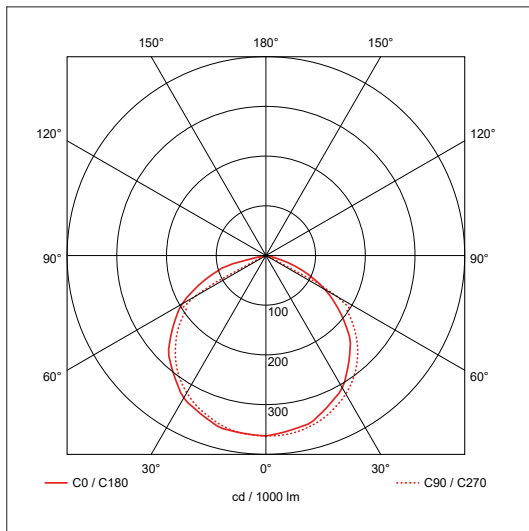

Product Code: OV101150BKCWPC

Description: 150W LED Floodlight With Photocell - IP65 - 4000K - Black

### General Information

Dimensions	303mm (W) x 356mm (H) x 90mm (D)
Materials	Body: Powdercoated Aluminium Diffuser: Prismatic Glass
Finish	Black (RAL 9004)
Product Weight	3.4Kg
Dimmable	No
Ingress Protection	IP65
IK Rating	IK07
Warranty	3 Years

### Luminaire Output

Colour Temperature	4000K
CRI	>80
Typical Luminous Flux	13500lm
Efficacy	90lm/W
Beam Angle	110°
LED Lifetime (L70)	30,000 Hours