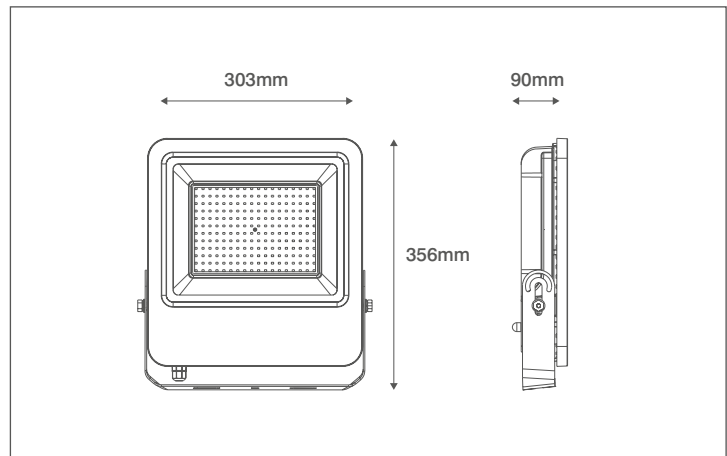

Product Code: OV101150BKCWPC

Description: 150W LED Floodlight With Photocell - IP65 - 4000K - Black

### General Information

Dimensions	303mm (W) x 356mm (H) x 90mm (D)
Materials	Body: Powdercoated Aluminium Diffuser: Prismatic Glass
Finish	Black (RAL 9004)
Product Weight	3.4Kg
Dimmable	No
Ingress Protection	IP65
IK Rating	IK07
Warranty	3 Years