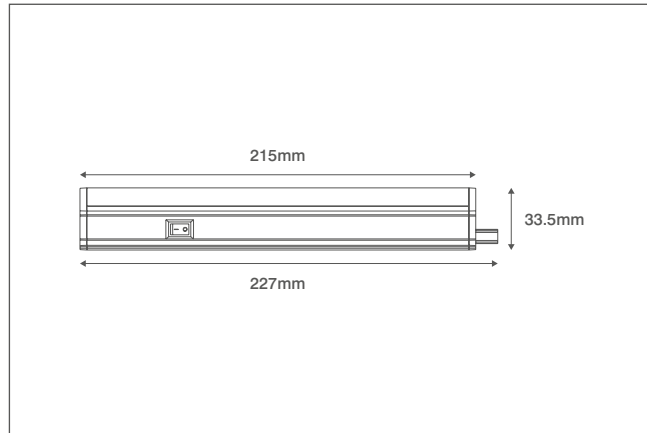

Product Code: OV89215

Description: 3.5W 215mm Undercupboard Light (CCT Switchable) - White

General Information

Dimensions	227mm (L) x 34mm (H) x 24mm (D)
Materials	Body: Polycarbonate Diffuser: Polycarbonate
Finish	White
Product Weight	0.095Kg
Dimmable	No
Ingress Protection	IP20
Warranty	3 Years

Supply & Power

Input Voltage & Frequency	220-240V~ 50Hz
Electrical Safety	Class II (Double Insulated)
Input Power	3.5W
Input Current	35mA
Power Factor	>0.5
Ambient Temperature (Ta)	-30°C - +40°C
Input Mains Cable	2 x 0.75mm ² H03VVH2-F (1 Metre)

Luminaire Output

Colour Temperature	3000K	4000K
Typical Luminous Flux	298lm	321lm
Efficacy	85lm/W	85lm/W
CRI	>80	
Beam Angle	130°	
LED Lifetime (L70)	35,000 Hours	

Accessories

OVLL89250	250mm Link Lead For Cubi Undercupboard Lights
OVLL89500	500mm Link Lead For Cubi Undercupboard Lights
OVLL891000	1000mm Link Lead For Cubi Undercupboard Lights