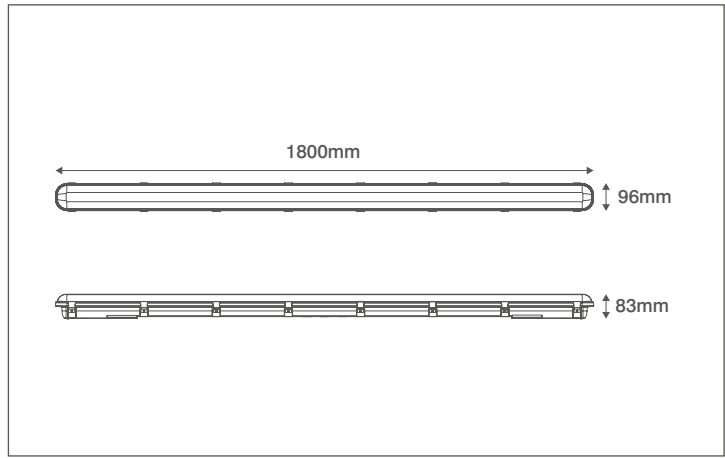

Product Code: OV80181EM

Description: 36W 1800mm Linear Utility LED Light With Emergency - IP65

General Information

Dimensions	1800mm (L) x 96mm (W) x 83mm (D)
Materials	Base: Polycarbonate Frosted Diffuser: Polycarbonate
Base Finish	Light Grey
Product Weight	2.68Kg
Dimmable	No
Ingress Protection	IP65
IK Rating	IK08
Mounting	Ceiling, Wall or Suspended
Warranty	5 Years

Supply & Power

Input Voltage & Frequency	220-240V ~ 50/60Hz
Electrical Safety	Class I
Input Power	36W
Input Current	180mA
Inrush Current	7A (412ms)
Power Factor	>0.9
Ambient Temperature (Ta)	0°C - +40°C
Critical Temperature	+90°C
Terminations	5 Pole Push Fit Terminal Block
Cable Input Component	20mm IP68 Nylon Gland Supplied
Fixing Components	Surface and Suspension Brackets Supplied