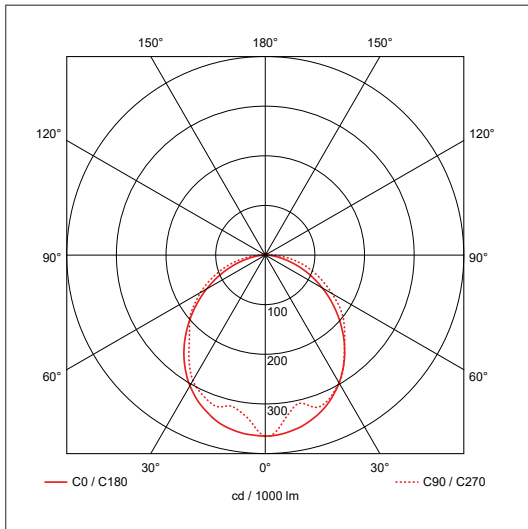

Product Code: OV80181EM

Description: 36W 1800mm Linear Utility LED Light With Emergency - IP65

General Information

Dimensions	1800mm (L) x 96mm (W) x 83mm (D)
Materials	Base: Polycarbonate Frosted Diffuser: Polycarbonate
Base Finish	Light Grey
Product Weight	2.68Kg
Dimmable	No
Ingress Protection	IP65
IK Rating	IK08
Mounting	Ceiling, Wall or Suspended
Warranty	5 Years

Supply & Power

Input Voltage & Frequency	220-240V ~ 50/60Hz
Electrical Safety	Class I
Input Power	36W
Input Current	180mA
Inrush Current	7A (412ms)
Power Factor	>0.9
Ambient Temperature (Ta)	0°C - +40°C
Critical Temperature	+90°C
Terminations	5 Pole Push Fit Terminal Block
Cable Input Component	20mm IP68 Nylon Gland Supplied
Fixing Components	Surface and Suspension Brackets Supplied

Accessories

OVEMB6415LIS	6.4V 1500mAh LiFePo4 Serial Battery - Serial
--------------	--

Luminaire Output

Colour Temperature	4000K
CRI	>80
Typical Luminous Flux	4080lm
Efficacy	113lm
Beam Angle	105°
LED Lifetime (L70)	50,000 Hours
Fixing Components	Surface and Suspension Brackets Supplied