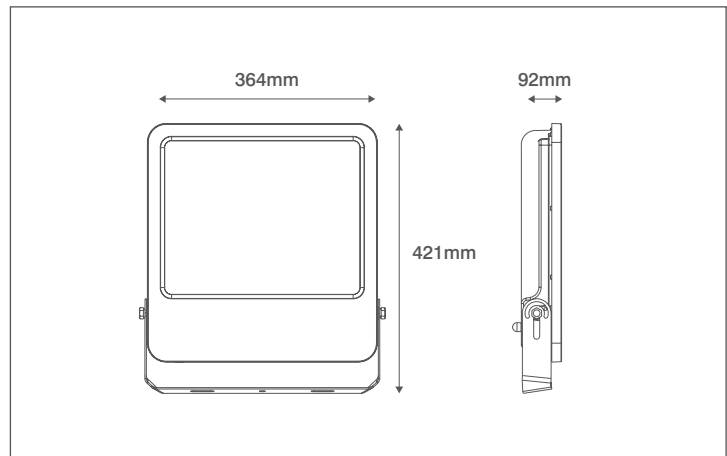

Product Code: OV101200BKCWPC

Description: 200W LED Floodlight With Photocell - IP65 - 4000K - Black

General Information

Dimensions	364mm (W) x 421mm (H) x 92mm (D)
Materials	Body: Powdercoated Aluminium Diffuser: Prismatic Glass
Finish	Black (RAL 9004)
Product Weight	5.2Kg
Dimmable	No
Ingress Protection	IP65
IK Rating	IK07
Warranty	3 Years

Supply & Power

Input Voltage & Frequency	220-240V ~ 50/60Hz
Electrical Safety	Class I
Input Power	200W
Input Current	46mA
Inrush Current	0.5825A (74µs)
Power Factor	0.9
Ambient Temperature (Ta)	-20°C - +45°C
Critical Temperature	-40°C - +70°C
Input Mains Cable	3 x 1mm ² H05-RNF (1 Metre)

Luminaire Output

Colour Temperature	4000K
CRI	>80
Typical Luminous Flux	20000lm
Efficacy	100lm/W
Beam Angle	110°
LED Lifetime (L70)	30,000 Hours

Photocell Information

Lux Level ON	10 - 20 Lux
Lux Level OFF	30 - 60 Lux