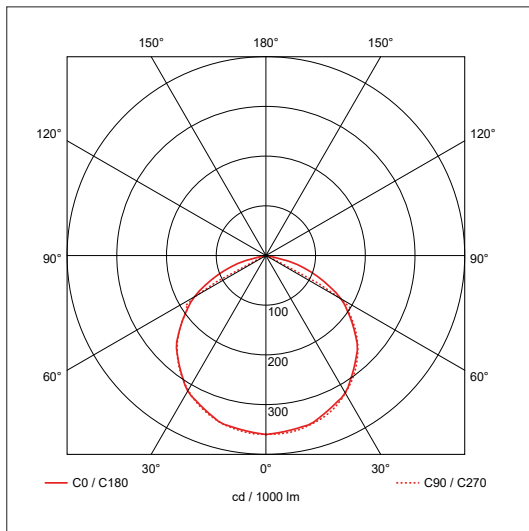

Product Code: OV101200BKCWPC

Description: 200W LED Floodlight With Photocell - IP65 - 4000K - Black

General Information

Dimensions	364mm (W) x 421mm (H) x 92mm (D)
Materials	Body: Powdercoated Aluminium Diffuser: Prismatic Glass
Finish	Black (RAL 9004)
Product Weight	5.2Kg
Dimmable	No
Ingress Protection	IP65
IK Rating	IK07
Warranty	3 Years

Supply & Power

Input Voltage & Frequency	220-240V ~ 50/60Hz
Electrical Safety	Class I
Input Power	200W
Input Current	46mA
Inrush Current	0.5825A (74µs)
Power Factor	0.9
Ambient Temperature (Ta)	-20°C - +45°C
Critical Temperature	-40°C - +70°C
Input Mains Cable	3 x 1mm ² H05-RNF (1 Metre)

Luminaire Output

Colour Temperature	4000K
CRI	>80
Typical Luminous Flux	20000lm
Efficacy	100lm/W
Beam Angle	110°
LED Lifetime (L70)	30,000 Hours

Photocell Information

Lux Level ON	10 - 20 Lux
Lux Level OFF	30 - 60 Lux