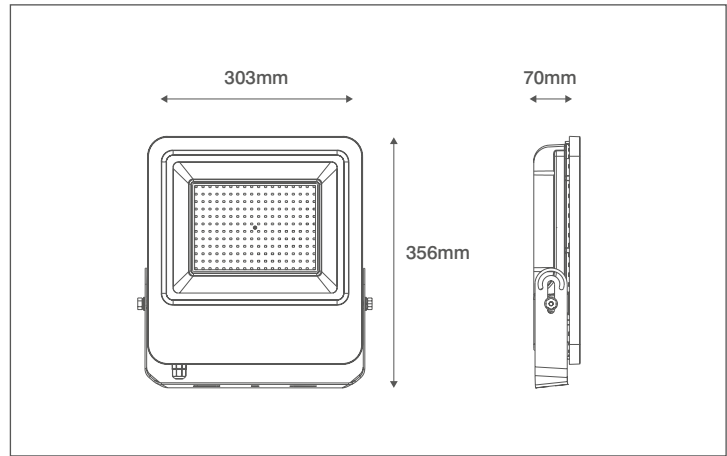

Product Code: OV101150BKCW

Description: 150W LED Floodlight - IP65 - 4000K - Black

General Information

| | |
|--------------------|-----------------------------------------------------------|
| Dimensions | 303mm (W) x 356mm (H) x 70mm (D) |
| Materials | Body: Powdercoated Aluminium Diffuser: Prismatic Glass |
| Finish | Black (RAL 9004) |
| Product Weight | 3.4Kg |
| Dimmable | No |
| Ingress Protection | IP65 |
| IK Rating | IK07 |
| Warranty | 3 Years |

Supply & Power

| | |
|---------------------------|----------------------------------------|
| Input Voltage & Frequency | 220-240V ~ 50/60Hz |
| Electrical Safety | Class I |
| Input Power | 150W |
| Input Current | 46mA |
| Inrush Current | 0.5675A (74µs) |
| Power Factor | 0.9 |
| Ambient Temperature (Ta) | -20°C - +45°C |
| Critical Temperature | -40°C - +70°C |
| Input Mains Cable | 3 x 1mm ² H05-RNF (1 Metre) |

Luminaire Output

| | |
|-----------------------|--------------|
| Colour Temperature | 4000K |
| CRI | >80 |
| Typical Luminous Flux | 13500lm |
| Efficacy | 90lm/W |
| Beam Angle | 110° |
| LED Lifetime (L70) | 30,000 Hours |