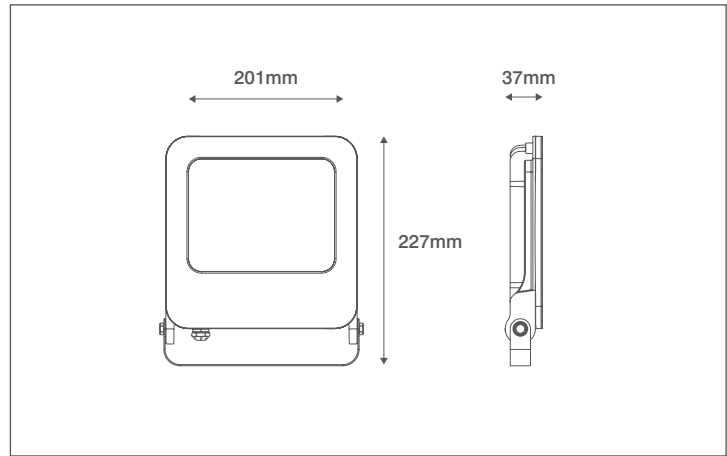

Product Code: OV10150BKWW

Description: 50W LED Floodlight - IP65 - 3000K - Black

General Information

Dimensions	201mm (W) x 227mm (H) x 37mm (D)
Materials	Body: Powdercoated Aluminium Diffuser: Prismatic Glass
Finish	Black (RAL 9004)
Product Weight	0.968Kg
Dimmable	No
Ingress Protection	IP65
IK Rating	IK06
Warranty	3 Years

Supply & Power

Input Voltage & Frequency	240V~ 50/60Hz
Electrical Safety	Class I
Input Power	50W
Input Current	46mA
Inrush Current	0.352A (80µs)
Power Factor	0.9
Ambient Temperature (Ta)	-20°C - +45°C
Critical Temperature	-40°C - +70°C
Input Mains Cable	3 x 1mm ² H05-RNF (1 Metre)

Luminaire Output

Colour Temperature	3000K
CRI	>80
Typical Luminous Flux	4000lm
Efficacy	80lm/W
Beam Angle	110°
LED Lifetime (L70)	30,000 Hours