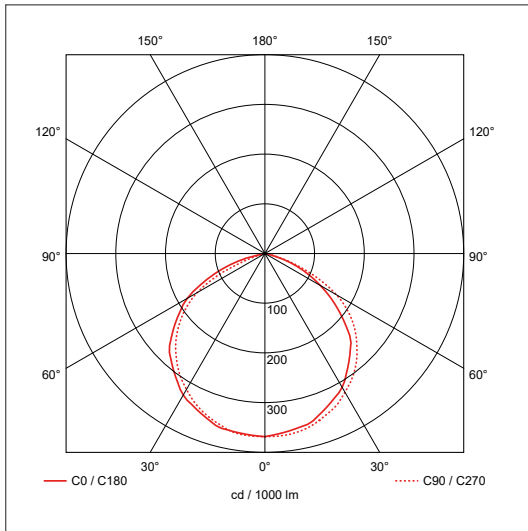

Product Code: OV10150BKWW

Description: 50W LED Floodlight - IP65 - 3000K - Black

General Information

Dimensions	201mm (W) x 227mm (H) x 37mm (D)
Materials	Body: Powdercoated Aluminium Diffuser: Prismatic Glass
Finish	Black (RAL 9004)
Product Weight	0.968Kg
Dimmable	No
Ingress Protection	IP65
IK Rating	IK06
Warranty	3 Years

Supply & Power

Input Voltage & Frequency	240V~ 50/60Hz
Electrical Safety	Class I
Input Power	50W
Input Current	46mA
Inrush Current	0.352A (80µs)
Power Factor	0.9
Ambient Temperature (Ta)	-20°C - +45°C
Critical Temperature	-40°C - +70°C
Input Mains Cable	3 x 1mm ² H05-RNF (1 Metre)

Luminaire Output

Colour Temperature	3000K
CRI	>80
Typical Luminous Flux	4000lm
Efficacy	80lm/W
Beam Angle	110°
LED Lifetime (L70)	30,000 Hours