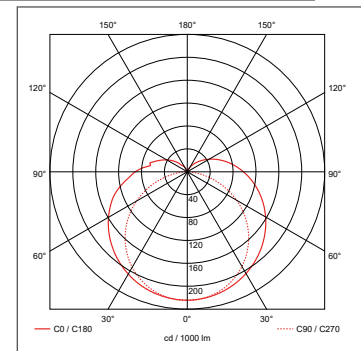

Product Code: OV89765

Description: 11W 765mm Undercupboard Light (CCT Switchable) - White

General Information

Dimensions	777mm (L) x 34mm (H) x 24mm (D)
Materials	Body: Polycarbonate Diffuser: Polycarbonate
Finish	White
Product Weight	0.167Kg
Dimmable	No
Ingress Protection	IP20
Warranty	3 Years

Luminaire Output

Colour Temperature	3000K	4000K
Typical Luminous Flux	970lm	1015lm
Efficacy	90lm/W	90lm/W
CRI	>80	
Beam Angle	130°	
LED Lifetime (L70)	35,000 Hours	

Accessories

OVLL89250	250mm Link Lead For Cubi Undercupboard Lights
OVLL89500	500mm Link Lead For Cubi Undercupboard Lights
OVLL891000	1000mm Link Lead For Cubi Undercupboard Lights