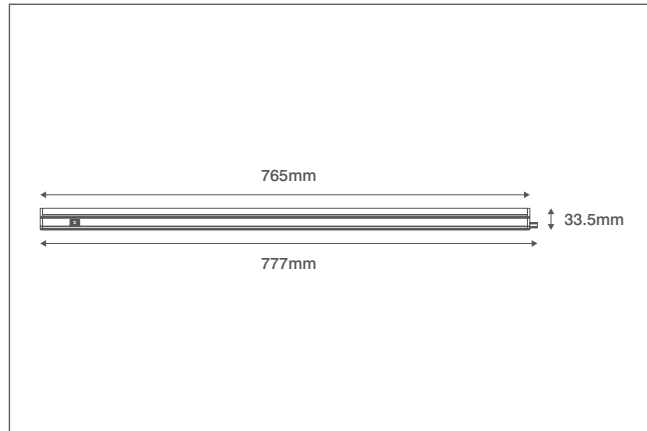

Product Code: OV89765

Description: 11W 765mm Undercupboard Light (CCT Switchable) - White

General Information

Dimensions	777mm (L) x 34mm (H) x 24mm (D)
Materials	Body: Polycarbonate Diffuser: Polycarbonate
Finish	White
Product Weight	0.167Kg
Dimmable	No
Ingress Protection	IP20
Warranty	3 Years

Luminaire Output

Colour Temperature	3000K	4000K
Typical Luminous Flux	970lm	1015lm
Efficacy	90lm/W	90lm/W
CRI	>80	
Beam Angle	130°	
LED Lifetime (L70)	35,000 Hours	

Accessories

OVLL89250	250mm Link Lead For Cubi Undercupboard Lights
OVLL89500	500mm Link Lead For Cubi Undercupboard Lights
OVLL891000	1000mm Link Lead For Cubi Undercupboard Lights