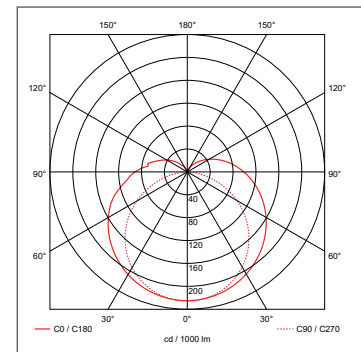

Product Code: OV89765

Description: 11W 765mm Undercupboard Light (CCT Switchable) - White

General Information

Dimensions	777mm (L) x 34mm (H) x 24mm (D)
Materials	Body: Polycarbonate Diffuser: Polycarbonate
Finish	White
Product Weight	0.167Kg
Dimmable	No
Ingress Protection	IP20
Warranty	3 Years

Supply & Power

Input Voltage & Frequency	220-240V~ 50Hz
Electrical Safety	Class II (Double Insulated)
Input Power	11W
Input Current	110mA
Power Factor	>0.5
Ambient Temperature (Ta)	-30°C - +40°C
Input Mains Cable	2 x 0.75mm² H03VVH2-F (1 Metre)

Luminaire Output

Colour Temperature	3000K	4000K
Typical Luminous Flux	970lm	1015lm
Efficacy	90lm/W	90lm/W
CRI	>80	
Beam Angle	130°	
LED Lifetime (L70)	35,000 Hours	

Accessories

OVLL89250	250mm Link Lead For Cubi Undercupboard Lights
OVLL89500	500mm Link Lead For Cubi Undercupboard Lights
OVLL891000	1000mm Link Lead For Cubi Undercupboard Lights

4000K