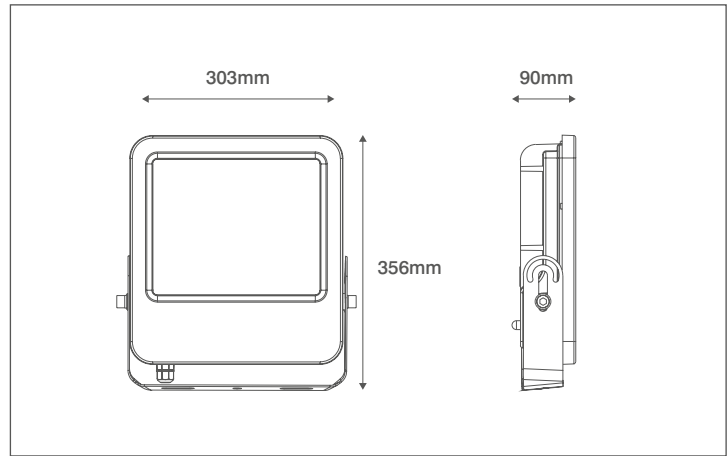

Product Code: OV101100BKCWPC

Description: 100W LED Floodlight With Photocell - IP65 - 4000K - Black

General Information

Dimensions	303mm (W) x 356mm (H) x 90mm (D)
Materials	Body: Powdercoated Aluminium Diffuser: Prismatic Glass
Finish	Black (RAL 9004)
Product Weight	3.4Kg
Dimmable	No
Ingress Protection	IP65
IK Rating	IK07
Warranty	3 Years

Supply & Power

Input Voltage & Frequency	220-240V ~ 50/60Hz
Electrical Safety	Class I
Input Power	100W
Input Current	46mA
Inrush Current	0.567A (74µs)
Power Factor	0.9
Ambient Temperature (Ta)	-20°C - +45°C
Critical Temperature	-40°C - +70°C
Input Mains Cable	3 x 1mm ² H05-RNF (1 Metre)

Luminaire Output

Colour Temperature	4000K
CRI	>80
Typical Luminous Flux	9000lm
Efficacy	90lm/W
Beam Angle	110°
LED Lifetime (L70)	30,000 Hours

Photocell Information

Lux Level ON	10 - 20 Lux
Lux Level OFF	30 - 60 Lux