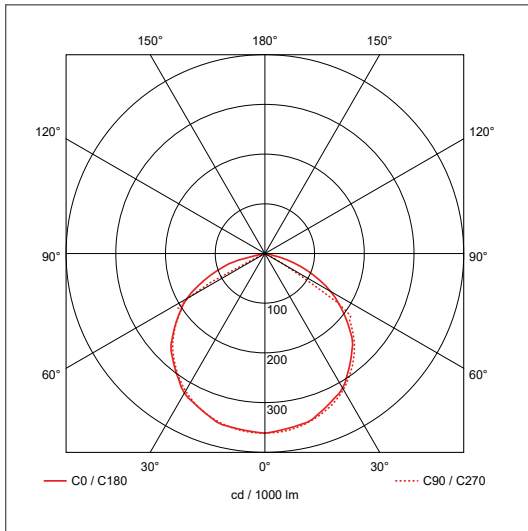

Product Code: OV101100BKCWPC

Description: 100W LED Floodlight With Photocell - IP65 - 4000K - Black

General Information

Dimensions	303mm (W) x 356mm (H) x 90mm (D)
Materials	Body: Powdercoated Aluminium Diffuser: Prismatic Glass
Finish	Black (RAL 9004)
Product Weight	3.4Kg
Dimmable	No
Ingress Protection	IP65
IK Rating	IK07
Warranty	3 Years

Supply & Power

Input Voltage & Frequency	220-240V ~ 50/60Hz
Electrical Safety	Class I
Input Power	100W
Input Current	46mA
Inrush Current	0.567A (74µs)
Power Factor	0.9
Ambient Temperature (Ta)	-20°C - +45°C
Critical Temperature	-40°C - +70°C
Input Mains Cable	3 x 1mm ² H05-RNF (1 Metre)

Luminaire Output

Colour Temperature	4000K
CRI	>80
Typical Luminous Flux	9000lm
Efficacy	90lm/W
Beam Angle	110°
LED Lifetime (L70)	30,000 Hours

Photocell Information

Lux Level ON	10 - 20 Lux
Lux Level OFF	30 - 60 Lux