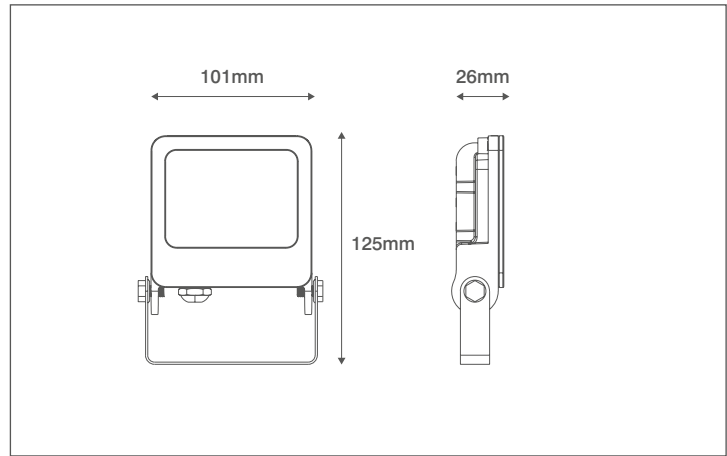

Product Code: OV10110BKCW

Description: 10W LED Floodlight - IP65 - 4000K - Black

General Information

| | |
|--------------------|---|
| Dimensions | 101mm (W) x 125mm (H) x 26mm (D) |
| Materials | Body: Powdercoated Aluminium Diffuser: Prismatic Glass |
| Finish | Black (RAL 9004) |
| Product Weight | 0.248Kg |
| Dimmable | No |
| Ingress Protection | IP65 |
| IK Rating | IK06 |
| Warranty | 3 Years |

Supply & Power

| | |
|---------------------------|--|
| Input Voltage & Frequency | 240V~ 50/60Hz |
| Electrical Safety | Class I |
| Input Power | 10W |
| Input Current | 46mA |
| Inrush Current | 0.036A (84µs) |
| Power Factor | 0.9 |
| Ambient Temperature (Ta) | -20°C - +45°C |
| Critical Temperature | -40°C - +70°C |
| Input Mains Cable | 3 x 1mm ² H05-RNF (1 Metre) |

Luminaire Output

| | |
|-----------------------|--------------|
| Colour Temperature | 4000K |
| CRI | >80 |
| Typical Luminous Flux | 800lm |
| Efficacy | 80lm/W |
| Beam Angle | 110° |
| LED Lifetime (L70) | 30,000 Hours |