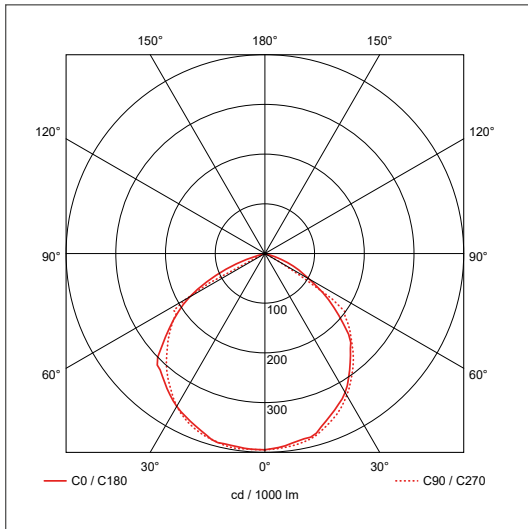

Product Code: OV10110BKCW

Description: 10W LED Floodlight - IP65 - 4000K - Black

General Information

| | |
|--------------------|---|
| Dimensions | 101mm (W) x 125mm (H) x 26mm (D) |
| Materials | Body: Powdercoated Aluminium Diffuser: Prismatic Glass |
| Finish | Black (RAL 9004) |
| Product Weight | 0.248Kg |
| Dimmable | No |
| Ingress Protection | IP65 |
| IK Rating | IK06 |
| Warranty | 3 Years |

Supply & Power

| | |
|---------------------------|--|
| Input Voltage & Frequency | 240V~ 50/60Hz |
| Electrical Safety | Class I |
| Input Power | 10W |
| Input Current | 46mA |
| Inrush Current | 0.036A (84µs) |
| Power Factor | 0.9 |
| Ambient Temperature (Ta) | -20°C - +45°C |
| Critical Temperature | -40°C - +70°C |
| Input Mains Cable | 3 x 1mm ² H05-RNF (1 Metre) |

Luminaire Output

| | |
|-----------------------|--------------|
| Colour Temperature | 4000K |
| CRI | >80 |
| Typical Luminous Flux | 800lm |
| Efficacy | 80lm/W |
| Beam Angle | 110° |
| LED Lifetime (L70) | 30,000 Hours |