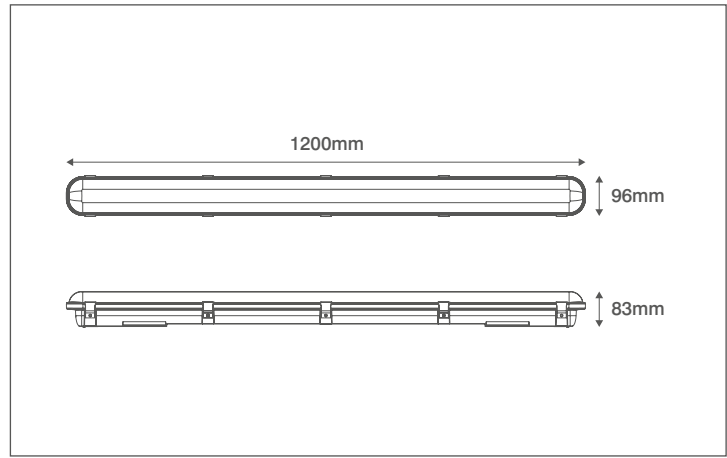

Product Code: OV80122EM

Description: 41W 1200mm Linear Utility LED Light With Emergency - IP65

### General Information

Dimensions	1200mm (L) x 96mm (W) x 83mm (D)
Materials	Base: Polycarbonate Frosted Diffuser: Polycarbonate
Base Finish	Light Grey
Product Weight	1.85Kg
Dimmable	No
Ingress Protection	IP65
IK Rating	IK08
Mounting	Ceiling, Wall or Suspended
Warranty	5 Years

### Supply & Power

Input Voltage & Frequency	220-240V ~ 50/60Hz
Electrical Safety	Class I
Input Power	41W
Input Current	205mA
Inrush Current	4A (360ms)
Power Factor	>0.9
Ambient Temperature (Ta)	0°C - +40°C
Critical Temperature	+90°C
Terminations	5 Pole Push Fit Terminal Block
Cable Input Component	20mm IP68 Nylon Gland Supplied
Fixing Components	Surface and Suspension Brackets Supplied