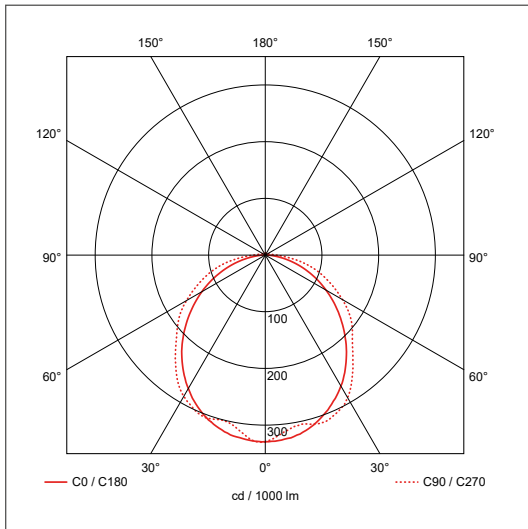

### General Information

Dimensions	1200mm (L) x 96mm (W) x 83mm (D)
Materials	Base: Polycarbonate Frosted Diffuser: Polycarbonate
Base Finish	Light Grey
Product Weight	1.85Kg
Dimmable	No
Ingress Protection	IP65
IK Rating	IK08
Mounting	Ceiling, Wall or Suspended
Warranty	5 Years

### Luminaire Output

Colour Temperature	4000K
CRI	>80
Typical Luminous Flux	4680lm
Efficacy	114lm
Beam Angle	105°
LED Lifetime (L70)	50,000 Hours
Fixing Components	Surface and Suspension Brackets Supplied